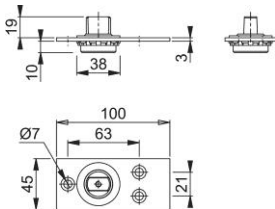

Product data sheet

AR700-P

ARRONE door pivot:

- Supplied with floor mounted fixings
- Material: Stainless steel, Steel
- Max. door weight 150 kg

Article number	89001470
Product ref.	AR700-P-SSS-A2
EAN-Code	5051358080690
Country of origin	Taiwan
CN-Code	83025000
Door type	
Maximum door width	
Maximum door weight	150 kg
Mechanism type	
Fixings	Floor fixings with wall plugs
Dimensions	length 100 mm x wide 45 mm x height 35 mm
Power size	
Door weight	Maximum door mass 150 kg
Range	ARRONE Range
Packing unit	60
Outer carton	44