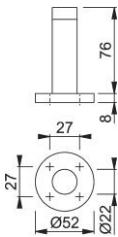

## accessories

Plus

AR934

ARRONE stainless steel wall fix door stop on rose:

- With attached rubber buffer
- Fixing: concealed, multi-purpose screws

|                   |                                   |
|-------------------|-----------------------------------|
| Article number    | 89001806                          |
| Product ref.      | AR934A-SSS-A2                     |
| EAN-Code          | 5051358067714                     |
| Country of origin | China                             |
| CN-Code           | 83025000                          |
| Door type         | wooden door                       |
| Fixings           | Timber door fixings/concealed fix |
| Shape             | cylinder                          |
| Projection        | 76 mm                             |
| Mounting type     | Wall mounted                      |
| Finish            | Satin Stainless Steel             |
| Range             | ARRONE Range                      |
| Packing unit      | 10                                |
| Outer carton      | 100                               |