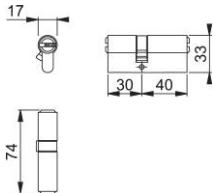

Product data sheet

Premier

AR2130

ARRONE Euro profile 6 pin dimple cylinder:

- Cylinder type: Double cylinder
- Keying function: Keyed to differ
- Number of keys: 5 servant keys
- Testing: **BS EN 1303**

Article number	89002212
Product ref.	AR-KD-2130-AC-SNP
EAN-Code	5051358069862
Country of origin	China
CN-Code	83014011
Door type	wooden door/metal door
Number of pins	6
Pinning and Keying	6 pin keyed to differ
Fixings	M5 screw, minimum length 55 mm
Cylinder length	30/40 mm - 70 mm overall length
Keyway section	FPG - section
Security	antipick & antidrill
Finish	satin nickel plate
Cylinder finish	satin nickel plated
Range	ARRONE Range
Packing unit	1
Outer carton	1