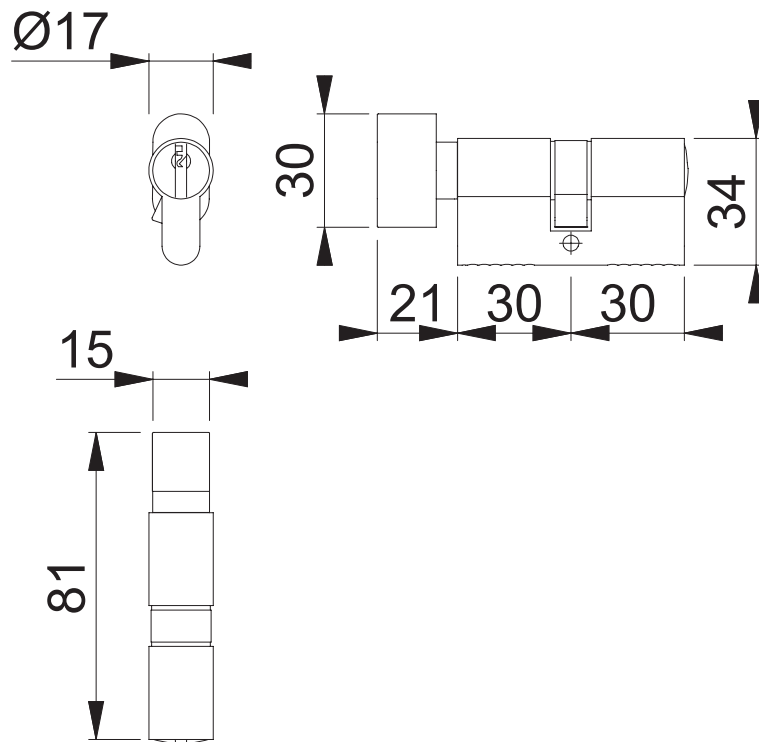

AR-121-AA (30/30mm Key and Oval Turn Euro Cylinder)

These documents are property of HOPPE (UK), Wolverhampton and are protected by both copyright and fair trade law. Any reproduction, reprint, copying, passing on to third parties and whichever use of these documents or parts thereof is prohibited, except with prior written consent of HOPPE.

Scale 1:2	Name J. Renhard	Date 02.03.15	Drawing No: c1212017g001	ARRONE The Complete Range
--------------	--------------------	------------------	-----------------------------	-------------------------------------