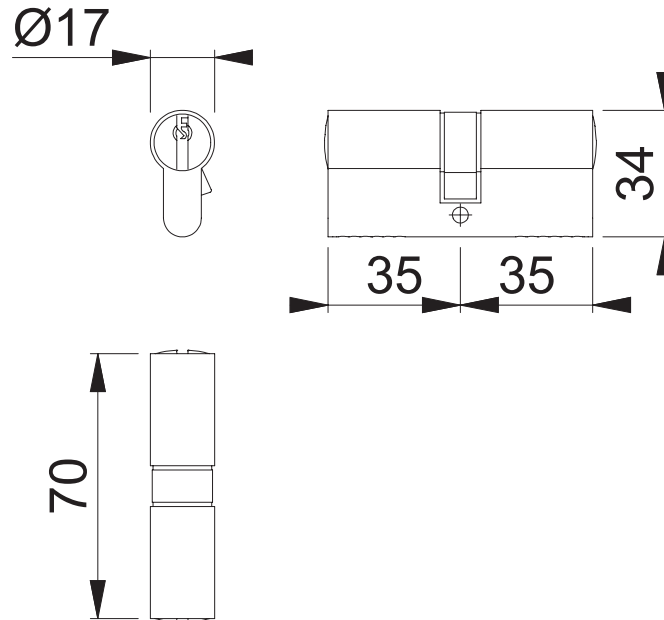

# AR-130-BB (35/35mm Double Euro Profile Cylinder)

These documents are property of HOPPE (UK), Wolverhampton and are protected by both copyright and fair trade law. Any reproduction, reprint, copying, passing on to third parties and whichever use of these documents or parts thereof is prohibited, except with prior written consent of HOPPE.

Scale  
1:2

Name  
J. Renhard

Date  
23.02.15

Drawing No:

c1212015e001

**ARRONE**  
The Complete Range