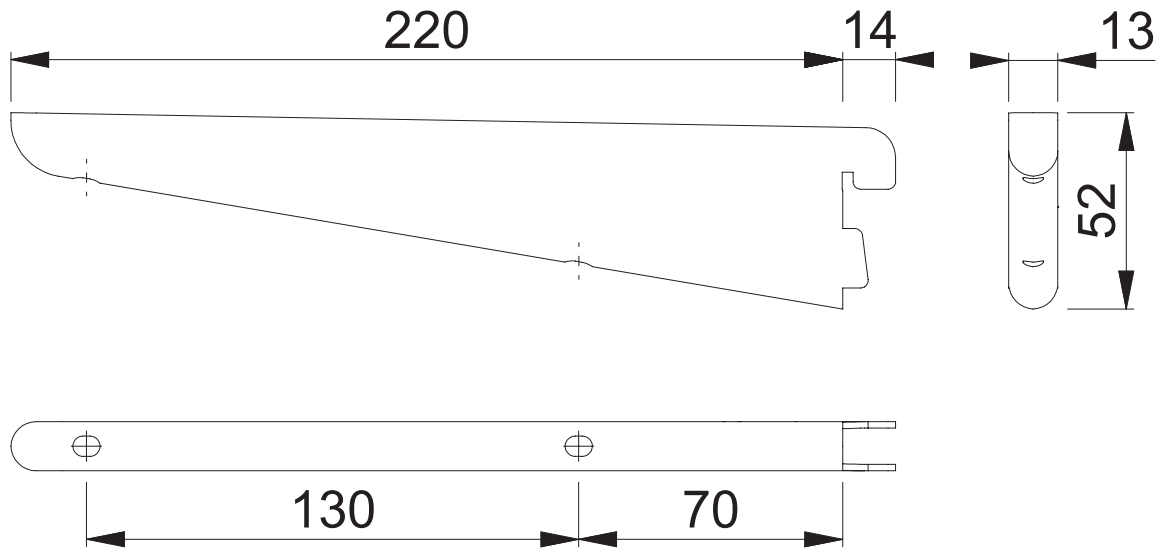

AR-B220 (220mm Bracket)

These documents are property of HOPPE (UK), Wolverhampton and are protected by both copyright and fair trade law. Any reproduction, reprint, copying, passing on to third parties and whichever use of these documents or parts thereof is prohibited, except with prior written consent of HOPPE.

Scale 1:2	Name J. Renhard	Date 10.03.15	Drawing No: c9502003e001	ARRONE The Complete Range
--------------	--------------------	------------------	-----------------------------	-------------------------------------