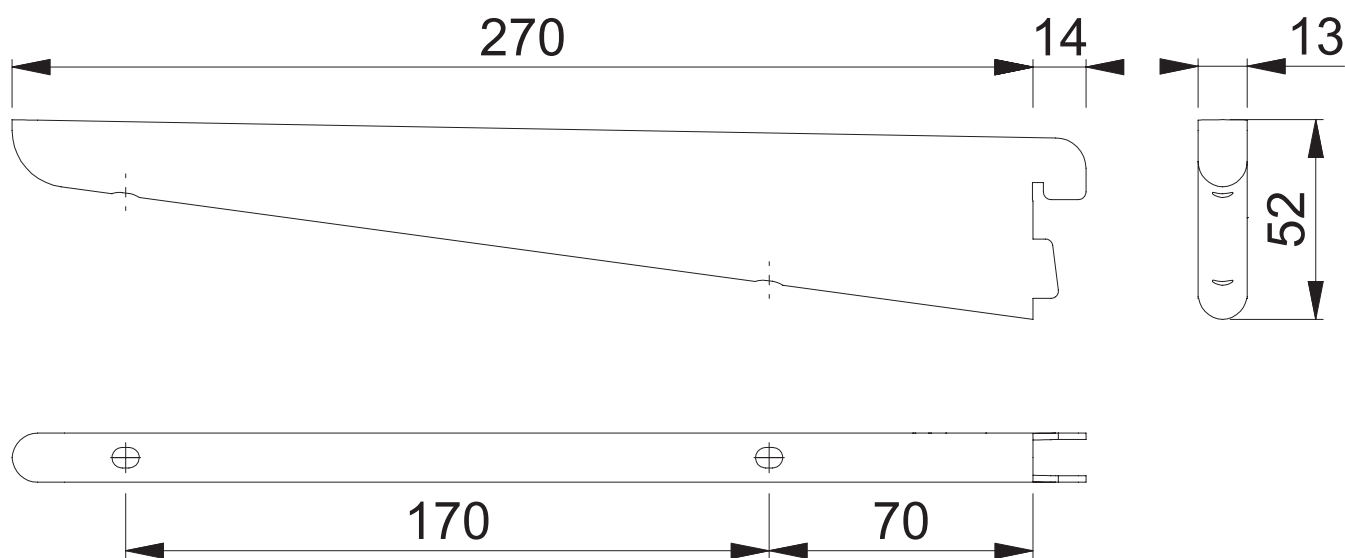

AR-B270 (270mm Bracket)

These documents are property of HOPPE (UK), Wolverhampton and are protected by both copyright and fair trade law. Any reproduction, reprint, copying, passing on to third parties and whichever use of these documents or parts thereof is prohibited, except with prior written consent of HOPPE.

Scale 1:2	Name J. Renhard	Date 10.03.15	Drawing No: c9502004e001	ARRONE The Complete Range
--------------	--------------------	------------------	-----------------------------	-------------------------------------