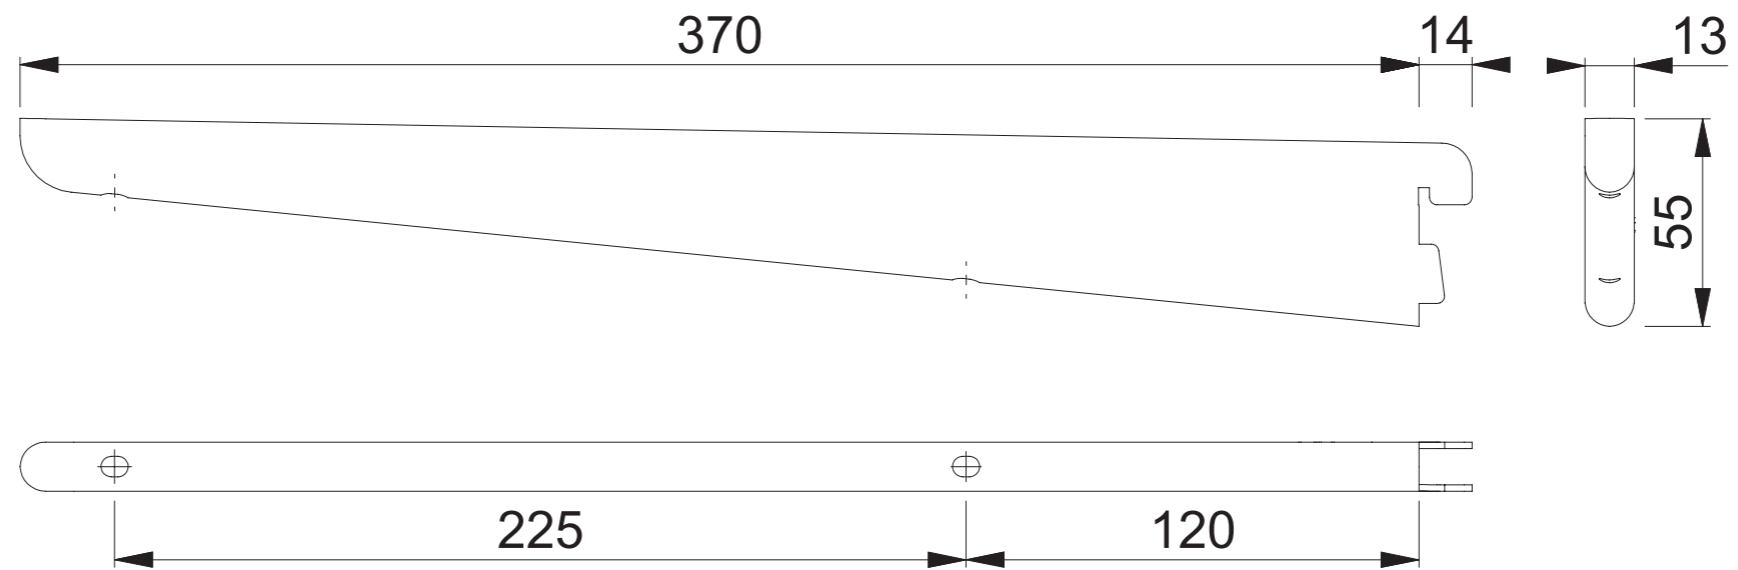

AR-B370 (370mm Bracket)

These documents are property of HOPPE (UK) LTD, Standerford, Wolverhampton and are protected by both copyright and fair trade law. Any reproduction, reprint, copying, passing on to third parties and whichever use of these documents or parts thereof is prohibited, except with prior written consent of HOPPE.

Scale 1:2	Drawn by J.Renhard	Date 04.03.15	Drawing No. c9502006e001	ARRONE The Complete Range
--------------	-----------------------	------------------	-----------------------------	-------------------------------------