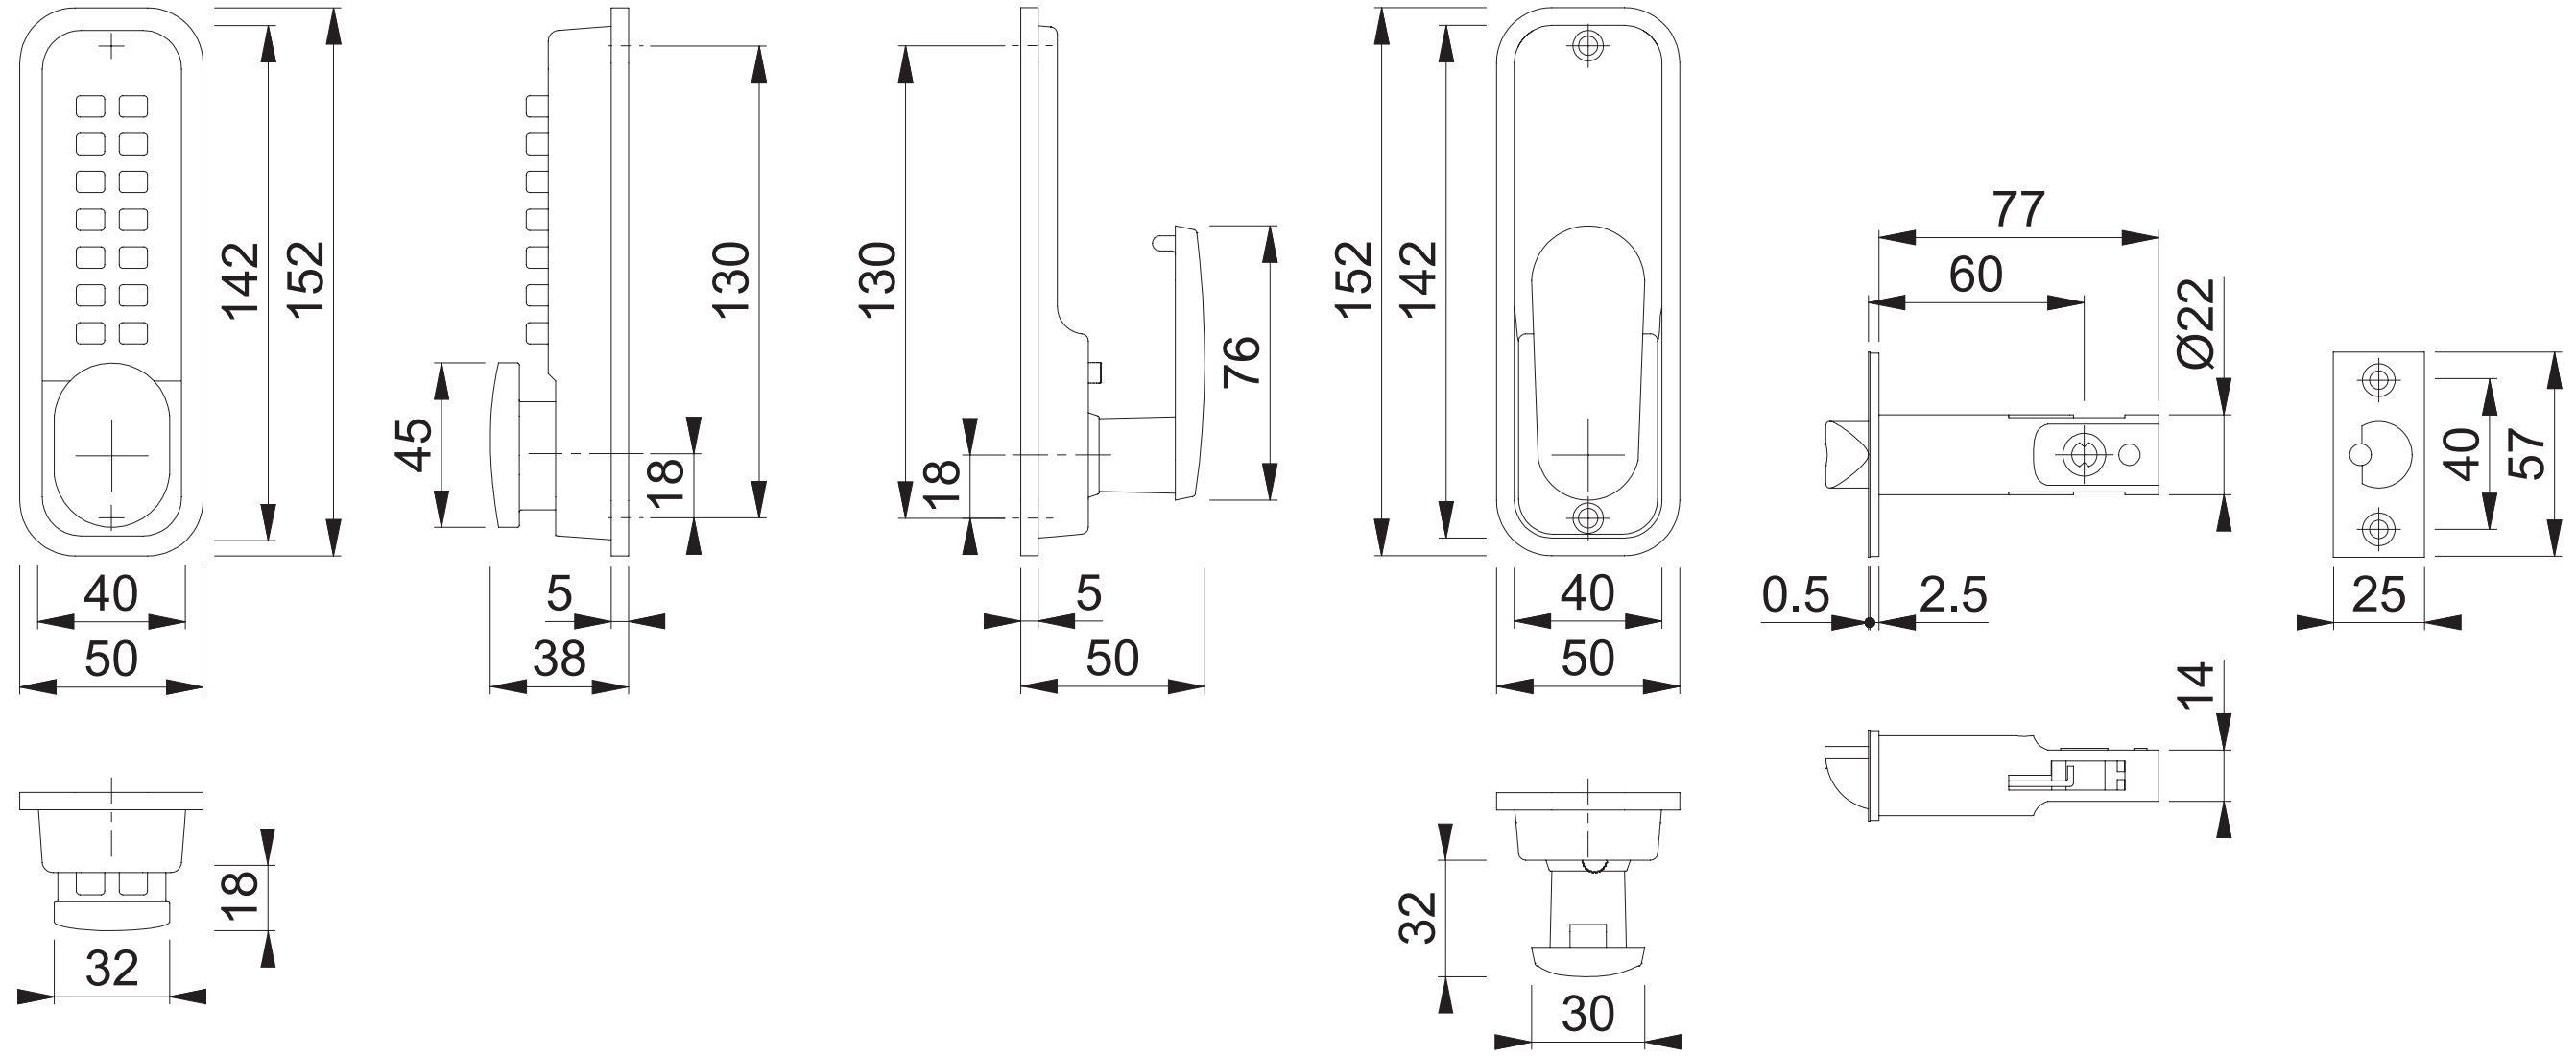

AR/D-195 (Push Button Digital Lock)

These documents are property of HOPPE (UK) LTD, Standeford, Wolverhampton and are protected by both copyright and fair trade law. Any reproduction, reprint, copying, passing on to third parties and whichever use of these documents or parts thereof is prohibited, except with prior written consent of HOPPE.

Scale 1:2	Drawn by J.Renhard	Date 11.05.2015	Drawing No. c0202001z000	ARRONE The Complete Range