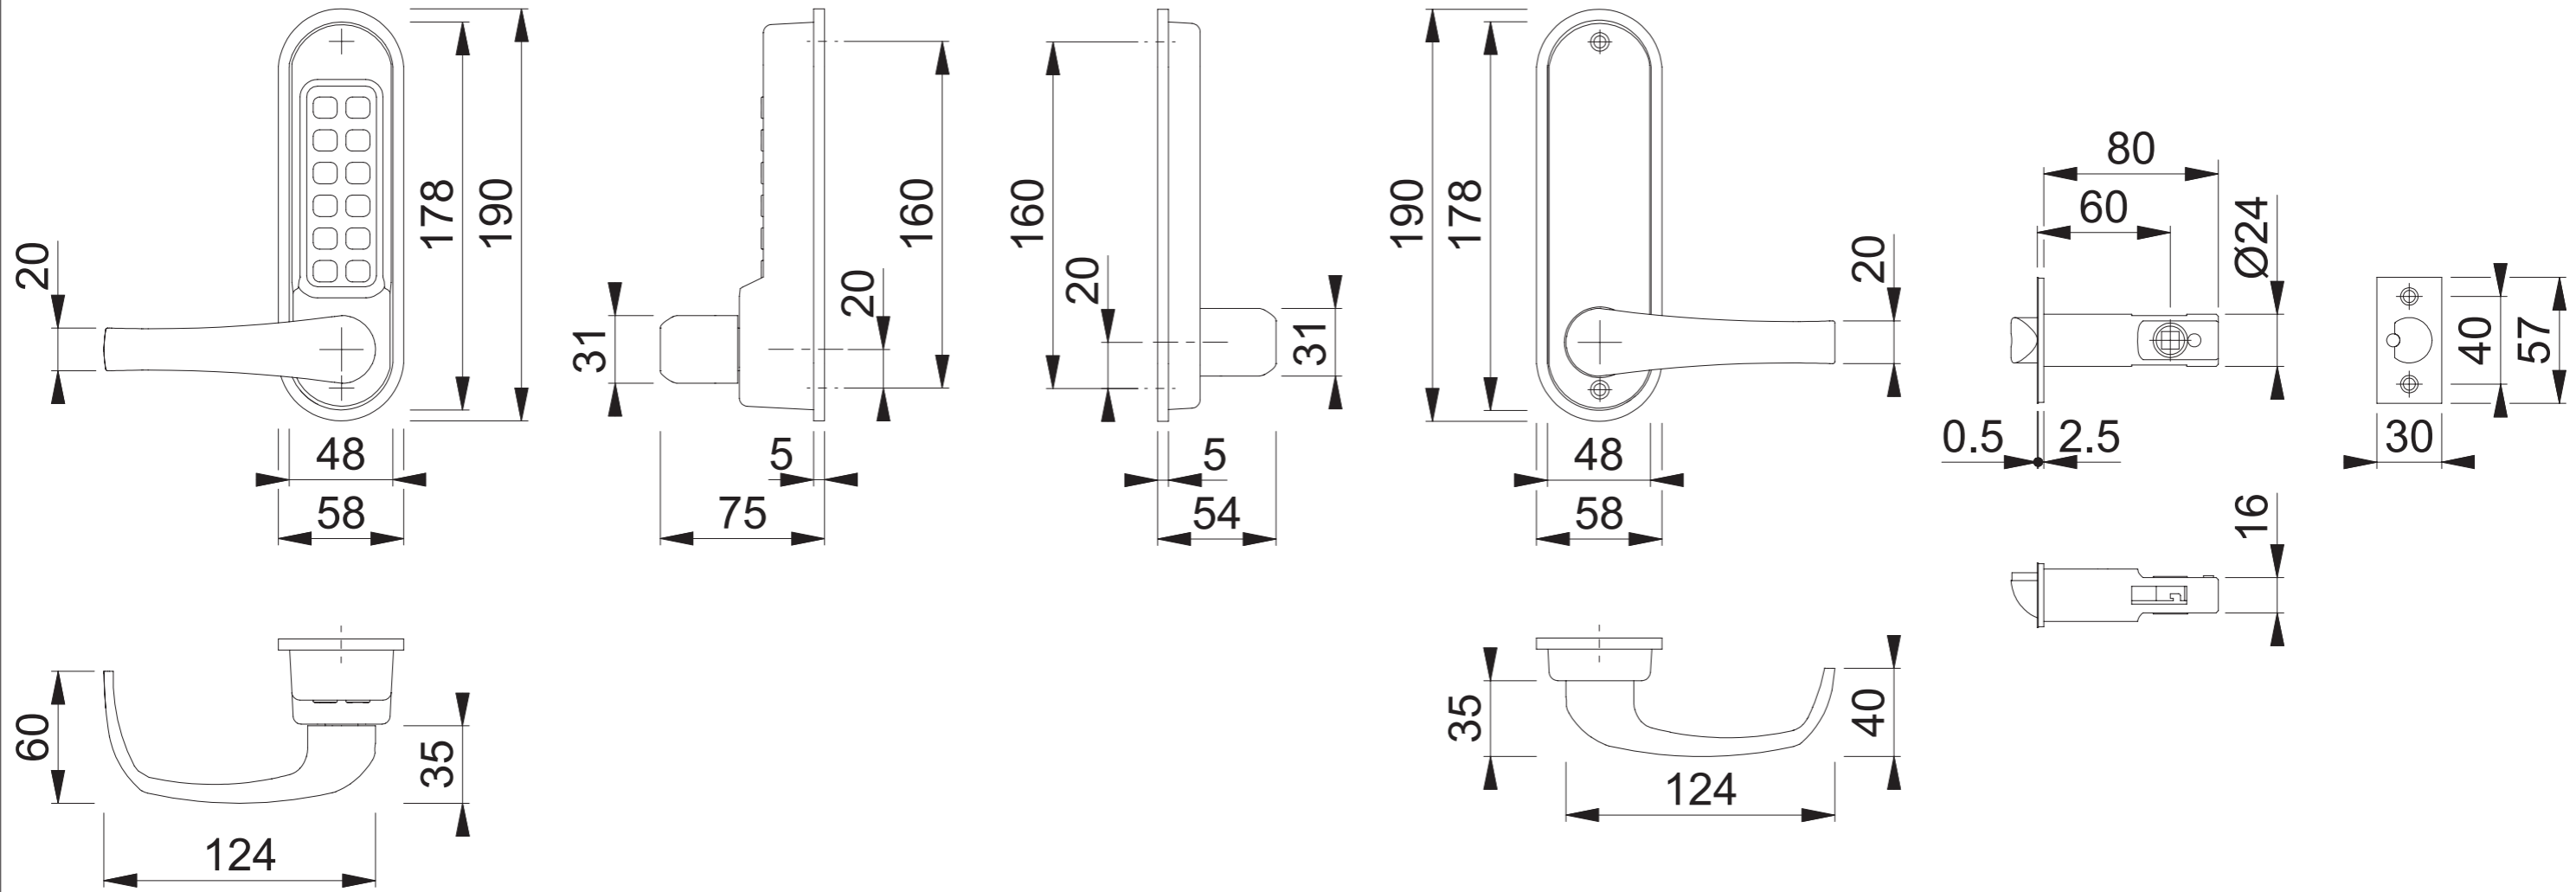

# AR/D-525 (Push Button Digital Lock)

These documents are property of HOPPE (UK) LTD, Standerford, Wolverhampton and are protected by both copyright and fair trade law. Any reproduction, reprint, copying, passing on to third parties and whichever use of these documents or parts thereof is prohibited, except with prior written consent of HOPPE.

Scale 1:3	Drawn by J.Renhard	Date 13.05.2015	Drawing No. c0202003z000	<b>ARRONE</b> The Complete Range
--------------	-----------------------	--------------------	-----------------------------	-------------------------------------