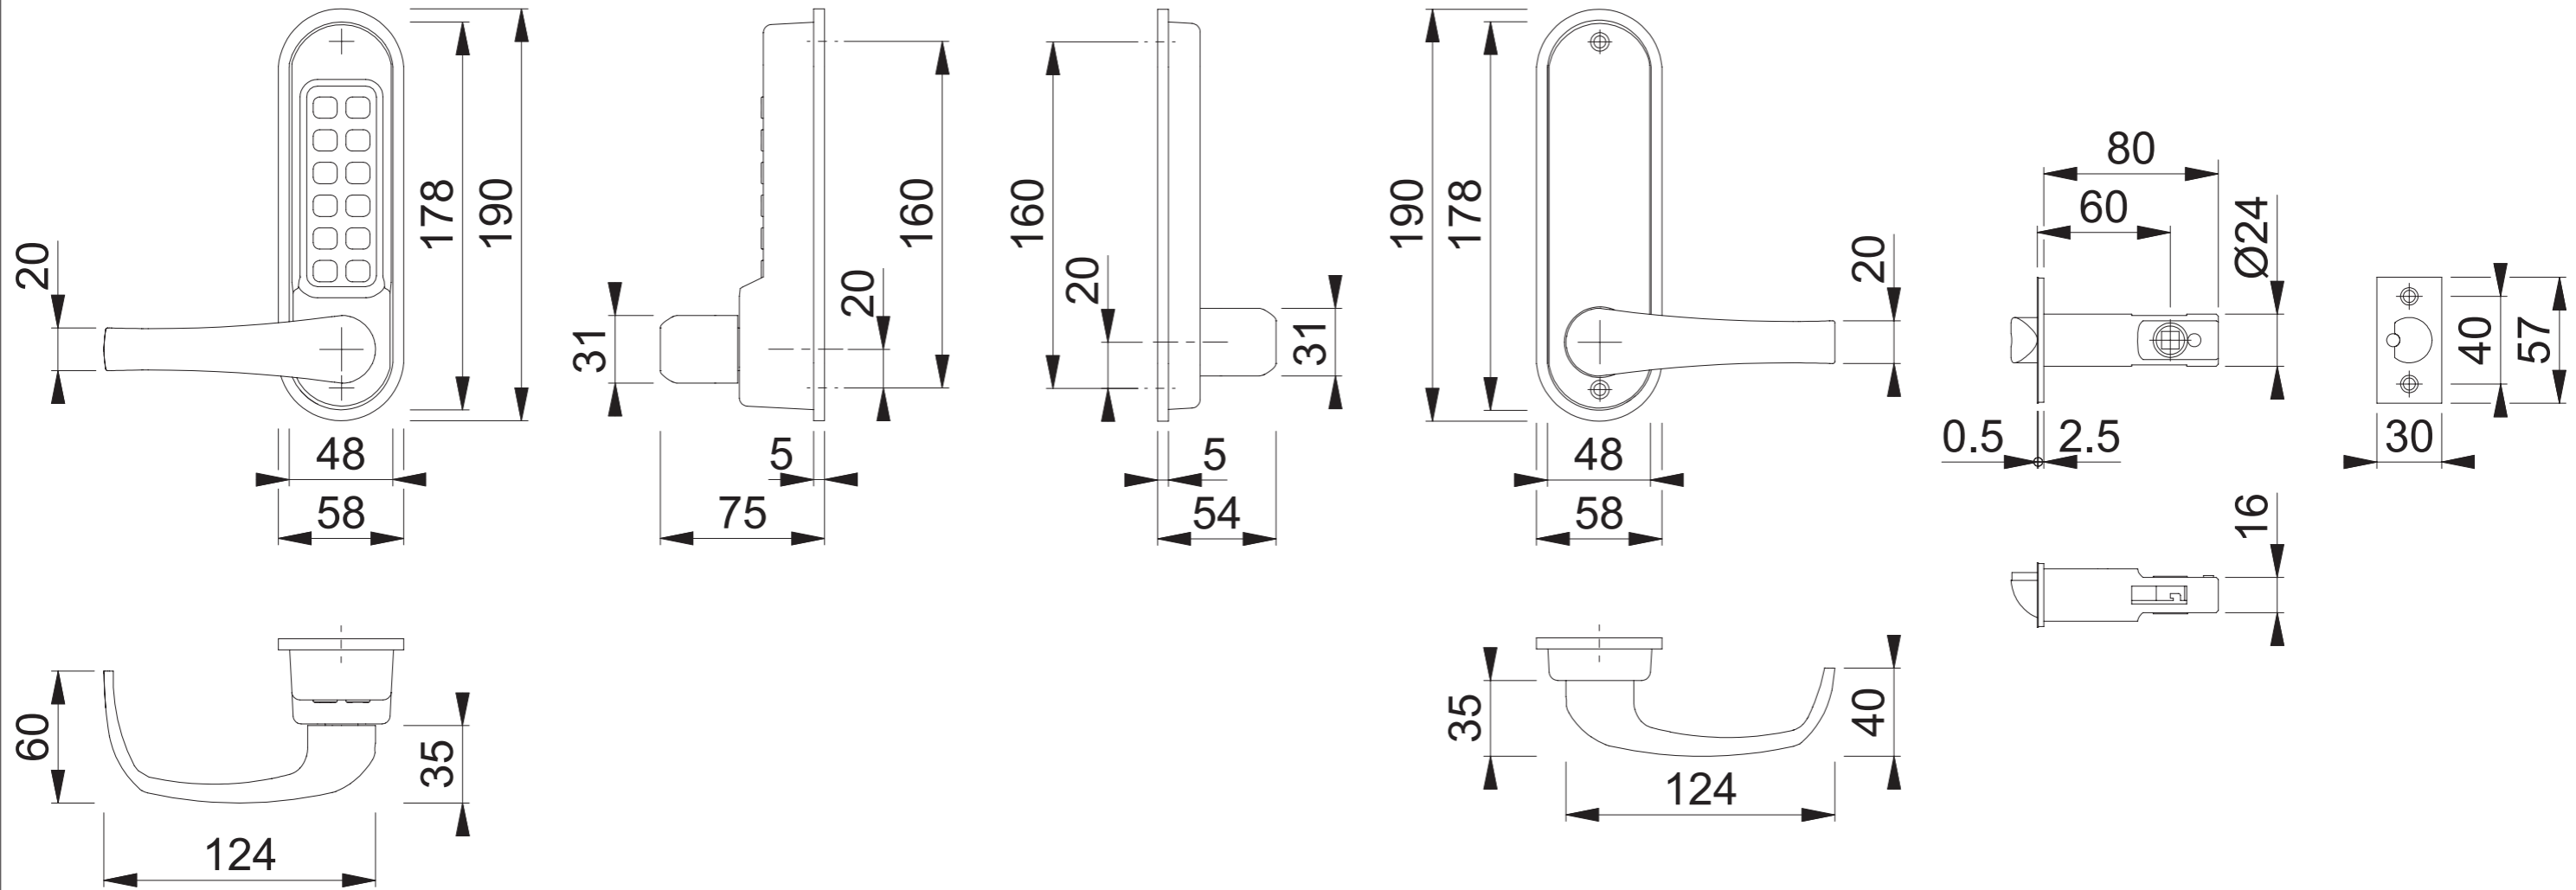

# AR/D-526 (Push Button Digital Lock)

These documents are property of HOPPE (UK) LTD, Standeford, Wolverhampton and are protected by both copyright and fair trade law. Any reproduction, reprint, copying, passing on to third parties and whichever use of these documents or parts thereof is prohibited, except with prior written consent of HOPPE.

Scale 1:3	Drawn by J.Renhard	Date 13.05.2015	Drawing No. c0202004z000	<b>ARRONE®</b> The Complete Range
--------------	-----------------------	--------------------	-----------------------------	--------------------------------------