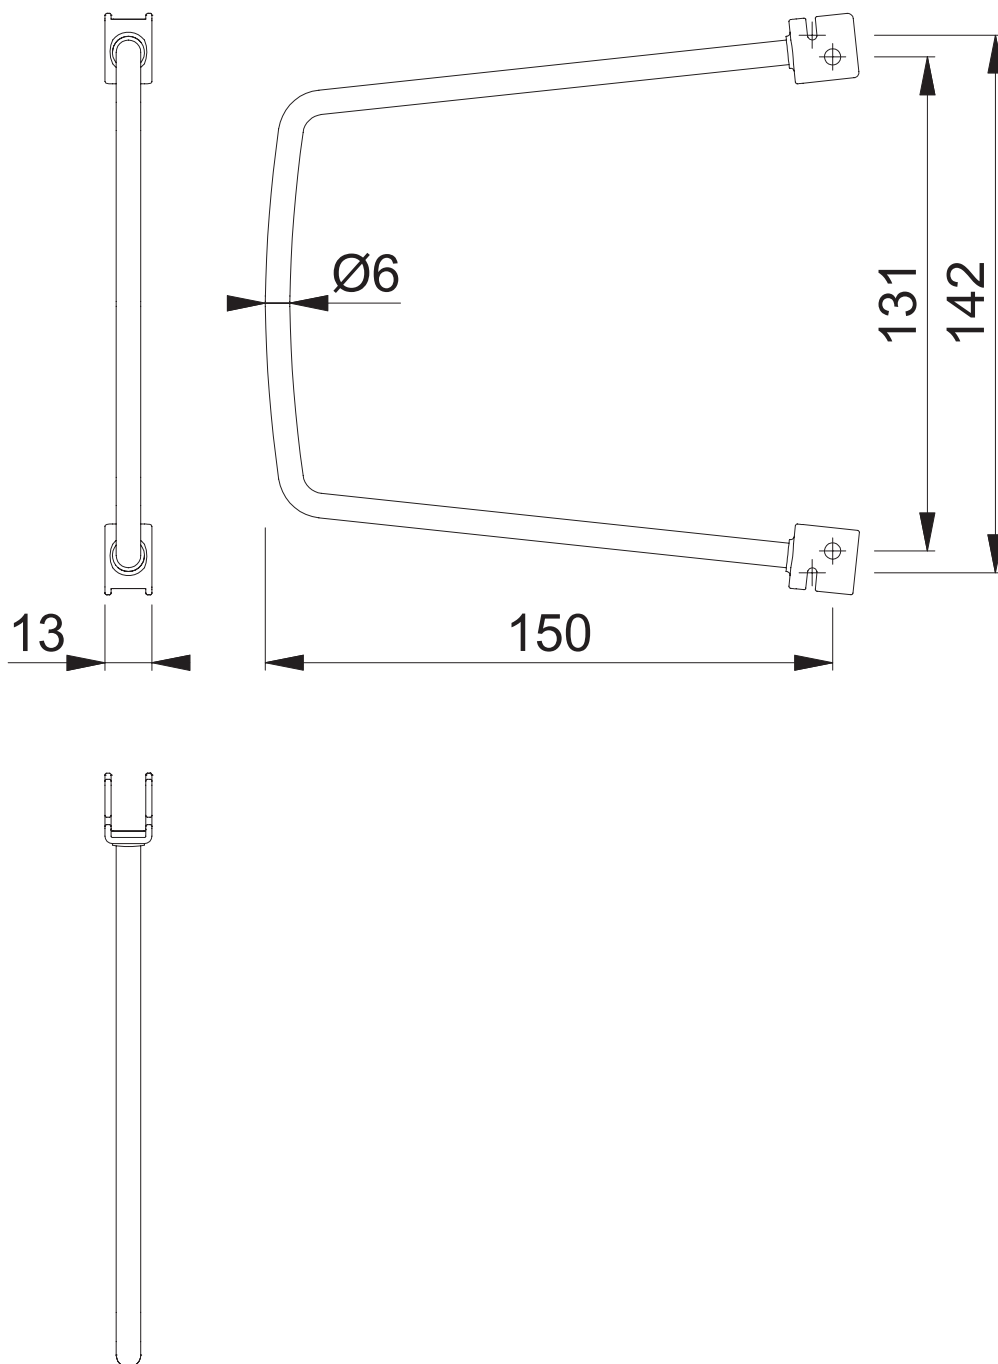

AR-FB150 (Flexible Book End)

These documents are property of HOPPE (UK), Wolverhampton and are protected by both copyright and fair trade law. Any reproduction, reprint, copying, passing on to third parties and whichever use of these documents or parts thereof is prohibited, except with prior written consent of HOPPE.

Scale 1:2	Name J. Renhard	Date 10.03.15	Drawing No: c9502021e001	ARRONE The Complete Range