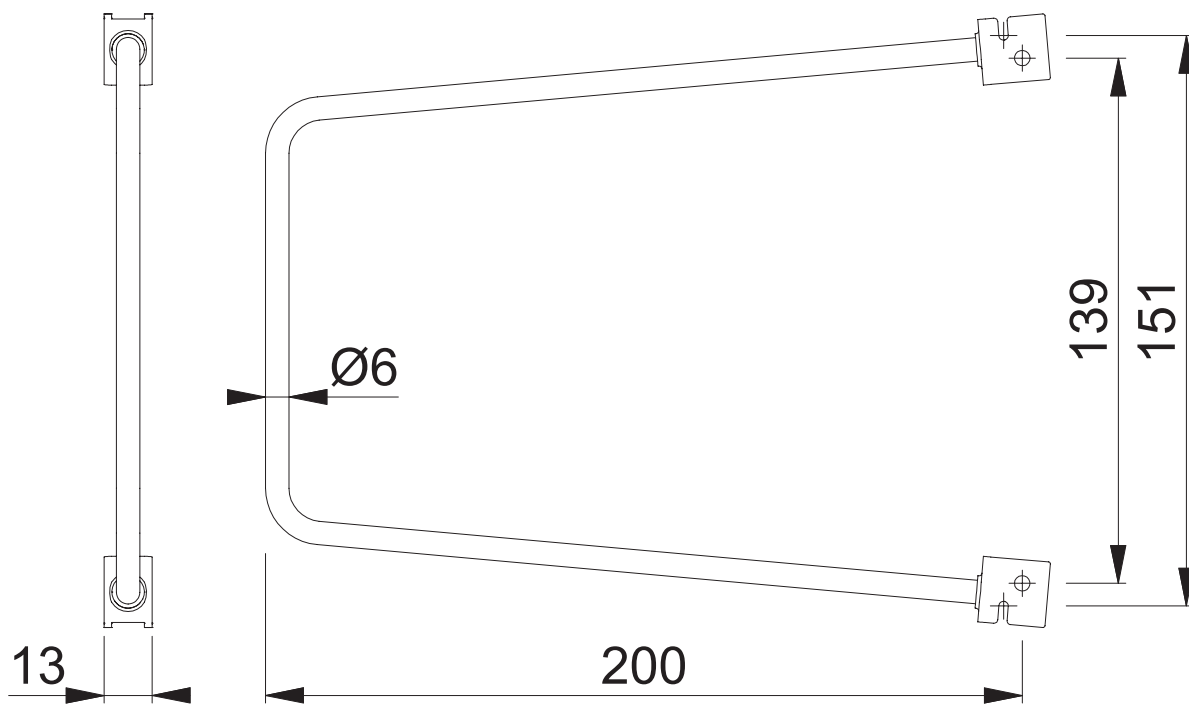

AR-FB200 (Flexible Book End)

These documents are property of HOPPE (UK), Wolverhampton and are protected by both copyright and fair trade law. Any reproduction, reprint, copying, passing on to third parties and whichever use of these documents or parts thereof is prohibited, except with prior written consent of HOPPE.

Scale 1:2	Name J. Renhard	Date 10.03.15	Drawing No: c9502012e001	ARRONE The Complete Range