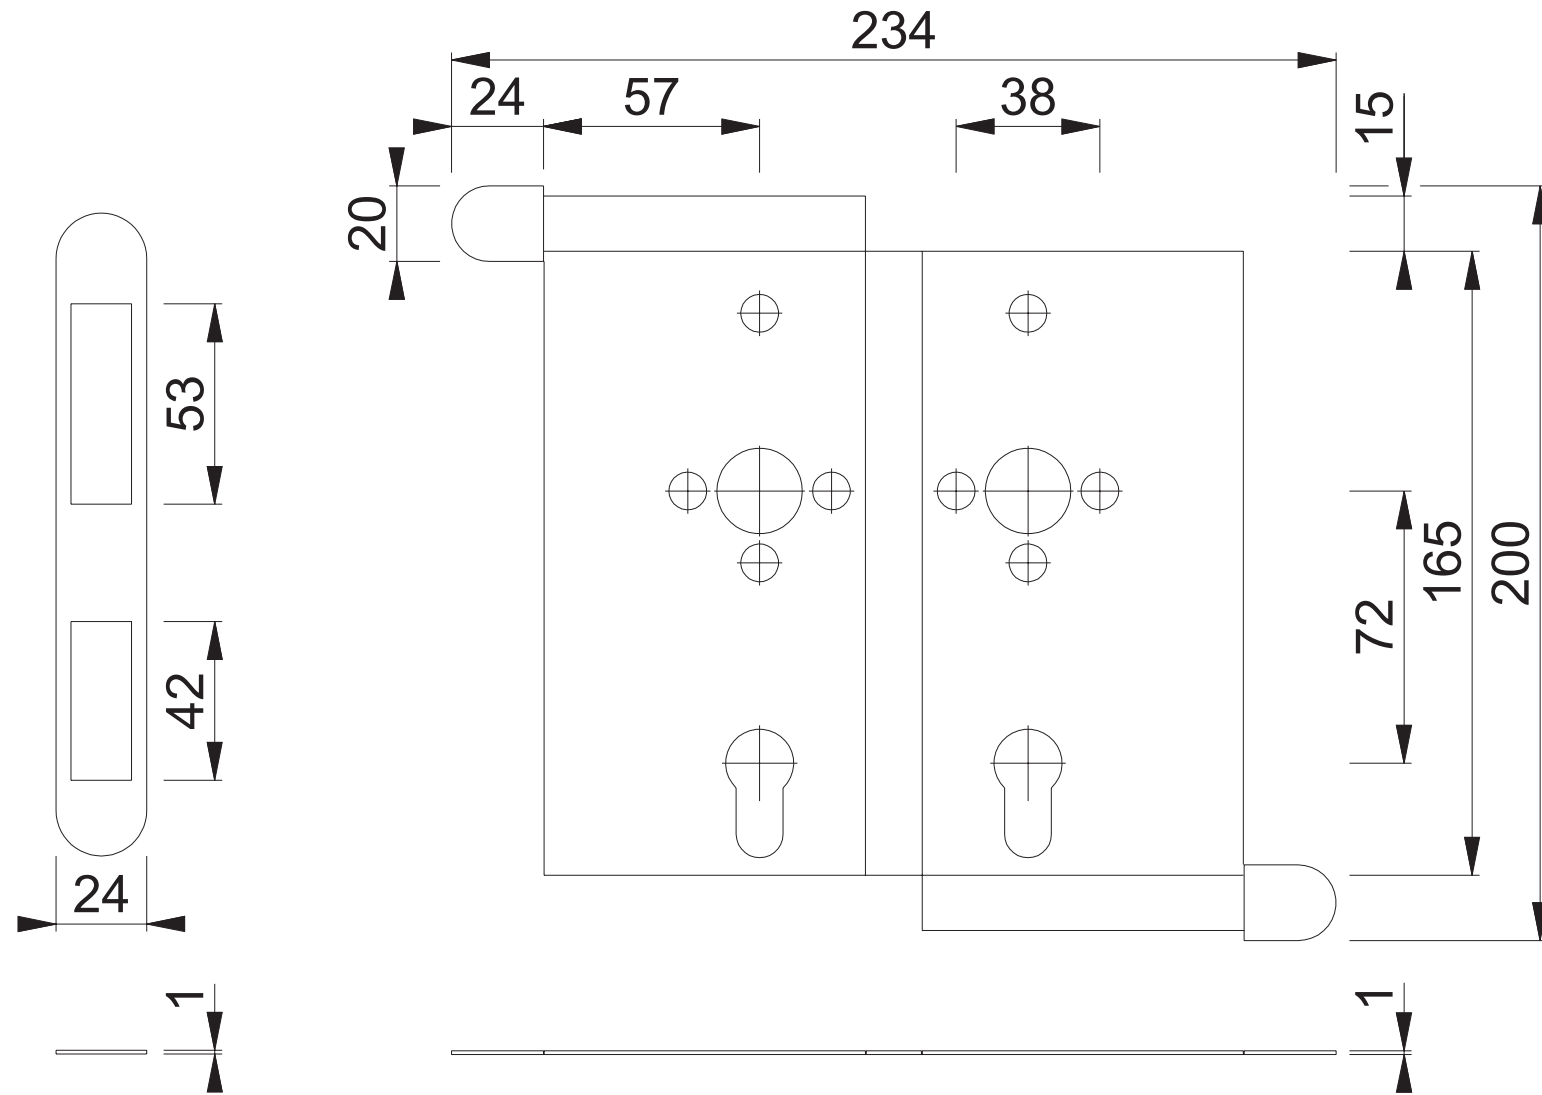

AR/INT-DIN-LOCKS-20/60 (Intumescent Pack to Suit 72mm Lock Range)

These documents are property of HOPPE (UK) LTD, Standford, Wolverhampton and are protected by both copyright and fair trade law. Any reproduction, reprint, copying, passing on to third parties and whichever use of these documents or parts thereof is prohibited, except with prior written consent of HOPPE.

Scale 1:2	Drawn by N.A.Taylor	Date 10.10.16	Drawing No. c1262007g001	ARRONE® The Complete Range
--------------	------------------------	------------------	-----------------------------	--------------------------------------