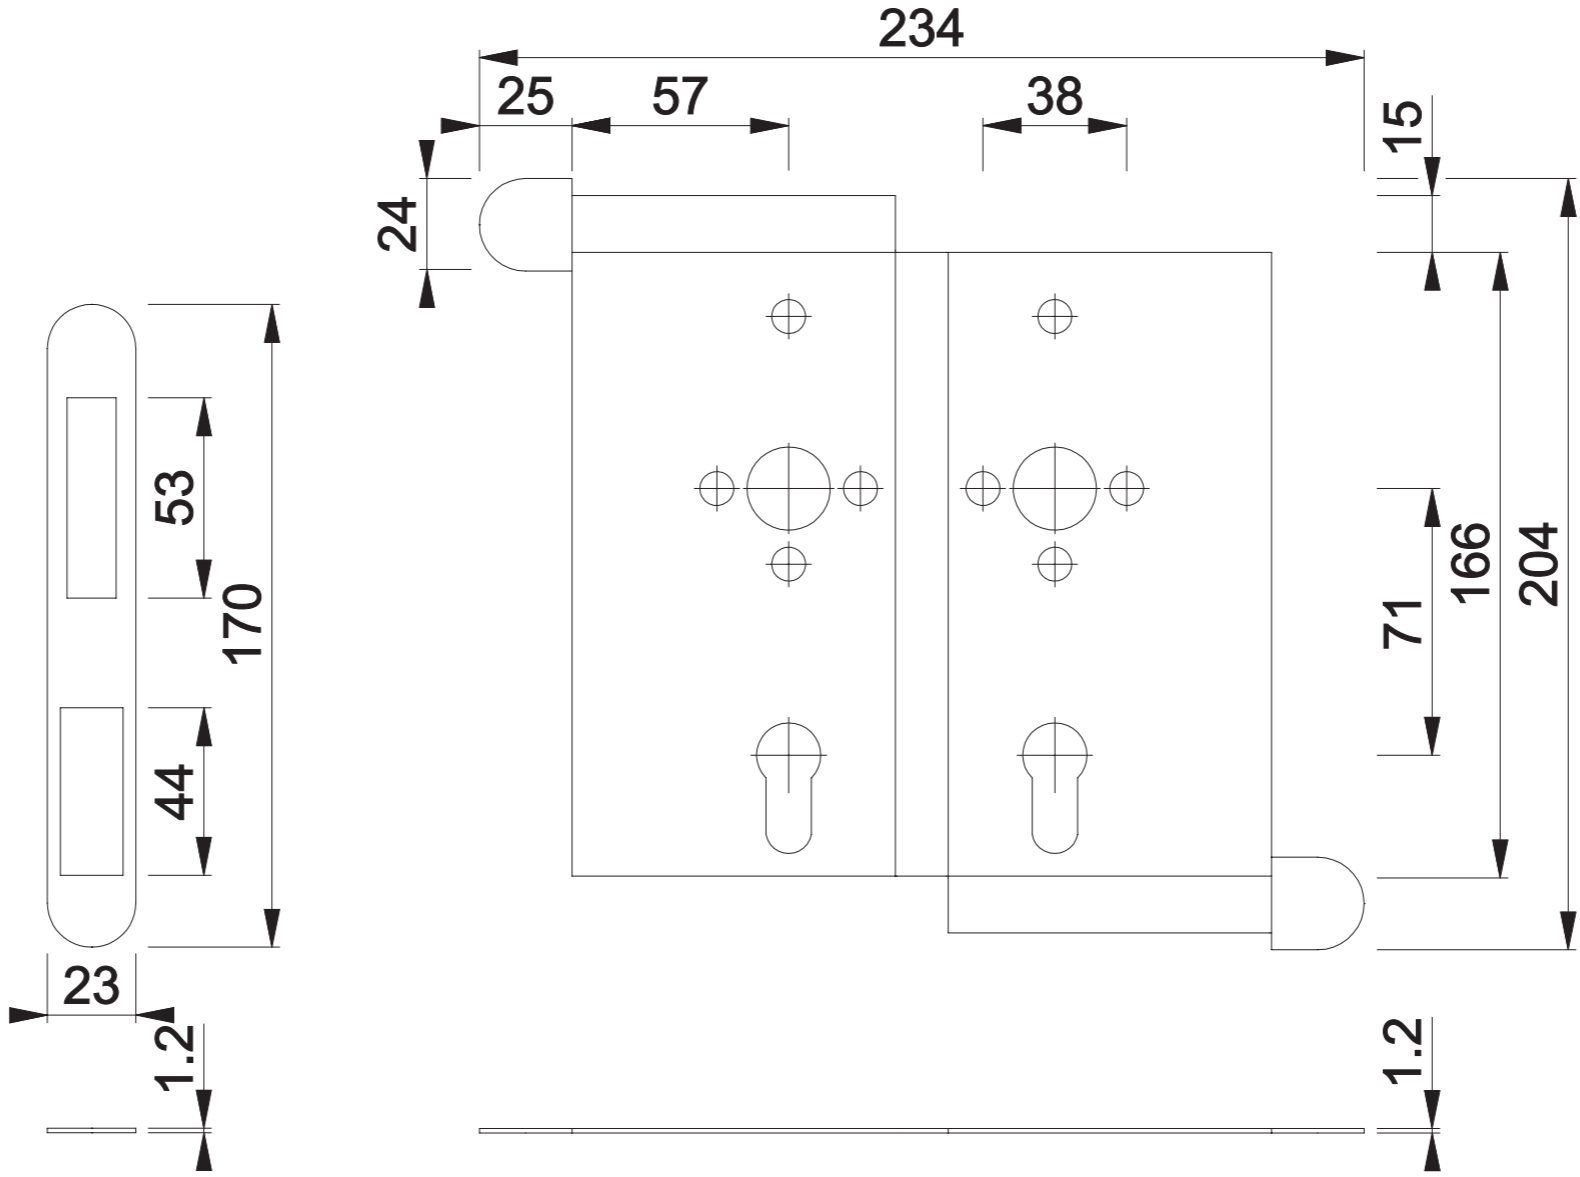

AR/INT-DIN-LOCKS (Intumescent Pack to Suit 72mm Lock Range)

These documents are property of HOPPE (UK) LTD, Standeford, Wolverhampton and are protected by both copyright and fair trade law. Any reproduction, reprint, copying, passing on to third parties and whichever use of these documents or parts thereof is prohibited, except with prior written consent of HOPPE.

Scale 1:2	Drawn by J.Renhard	Date 08.04.15	Drawing No. c1262003g001	ARRONE The Complete Range
--------------	-----------------------	------------------	-----------------------------	-------------------------------------