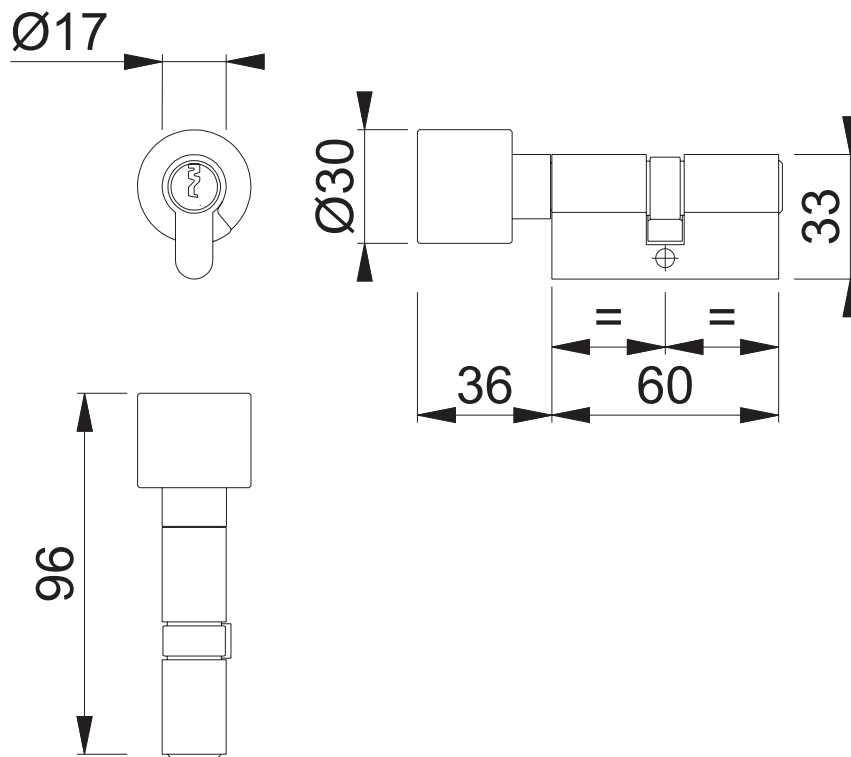

AR-KD-681-60

These documents are property of HOPPE (UK), Wolverhampton and are protected by both copyright and fair trade law. Any reproduction, reprint, copying, passing on to third parties and whichever use of these documents or parts thereof is prohibited, except with prior written consent of HOPPE.

Scale
1:2

Name
N.A.Taylor

Date
08.12.15

Drawing No:

c1212054e001

ARRONE
The Complete Range