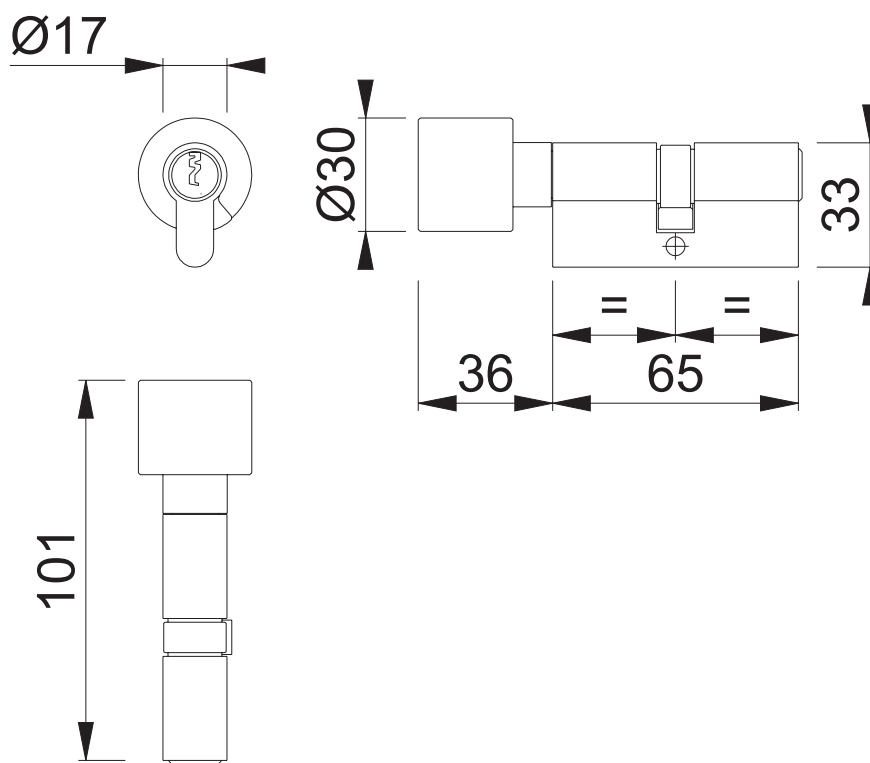

AR-KD/681-65 (65mm Euro Key and H Turn)

These documents are property of HOPPE (UK), Wolverhampton and are protected by both copyright and fair trade law. Any reproduction, reprint, copying, passing on to third parties and whichever use of these documents or parts thereof is prohibited, except with prior written consent of HOPPE.

Scale 1:2	Name N.A.Taylor	Date 08.12.15	Drawing No: c1212055e001	ARRONE The Complete Range
--------------	--------------------	------------------	-----------------------------	-------------------------------------