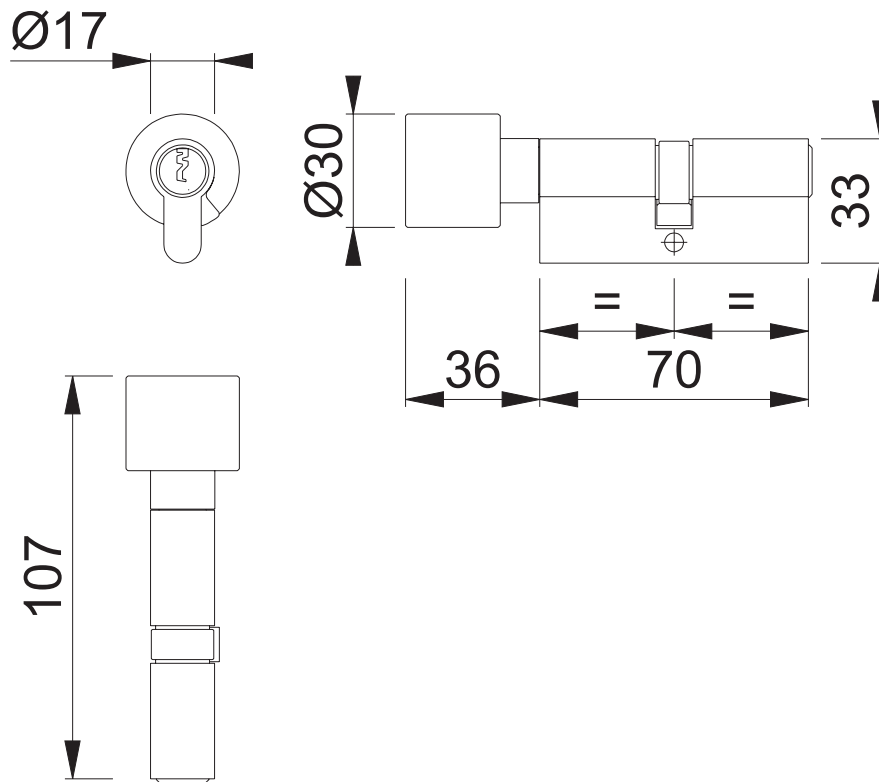

AR-KD/681-70 (70mm Euro Key and H Turn)

These documents are property of HOPPE (UK), Wolverhampton and are protected by both copyright and fair trade law. Any reproduction, reprint, copying, passing on to third parties and whichever use of these documents or parts thereof is prohibited, except with prior written consent of HOPPE.

Scale 1:2	Name N.A.Taylor	Date 08.12.15	Drawing No: c1212056e001	ARRONE The Complete Range
--------------	--------------------	------------------	-----------------------------	-------------------------------------