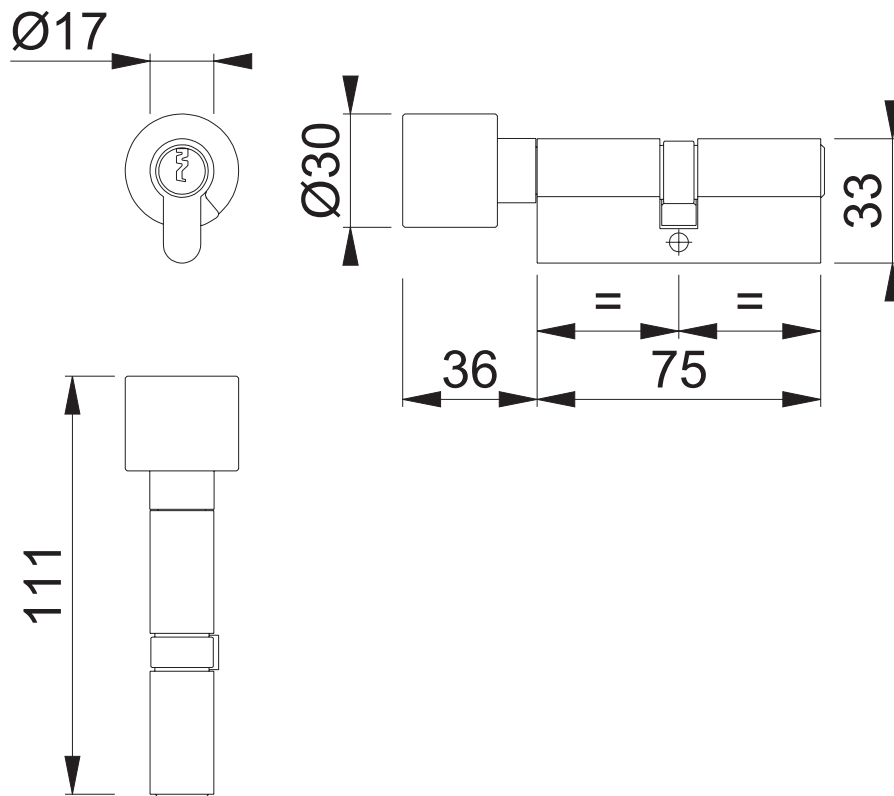

AR-KD/681-75 (75mm Euro Key and H Turn)

These documents are property of HOPPE (UK), Wolverhampton and are protected by both copyright and fair trade law. Any reproduction, reprint, copying, passing on to third parties and whichever use of these documents or parts thereof is prohibited, except with prior written consent of HOPPE.

Scale 1:2	Name N.A.Taylor	Date 08.12.15	Drawing No: c1212057e001	ARRONE The Complete Range
--------------	--------------------	------------------	-----------------------------	-------------------------------------