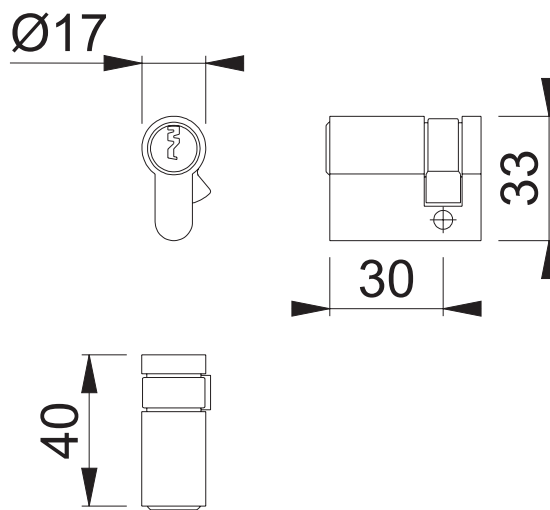

AR-KD/682-40 (40mm Single Euro Profile Cylinder)

These documents are property of HOPPE (UK), Wolverhampton and are protected by both copyright and fair trade law. Any reproduction, reprint, copying, passing on to third parties and whichever use of these documents or parts thereof is prohibited, except with prior written consent of HOPPE.

Scale
1:2

Name
N.A.Taylor

Date
08.12.15

Drawing No:

c1212046e001

ARRONE[®]
The Complete Range