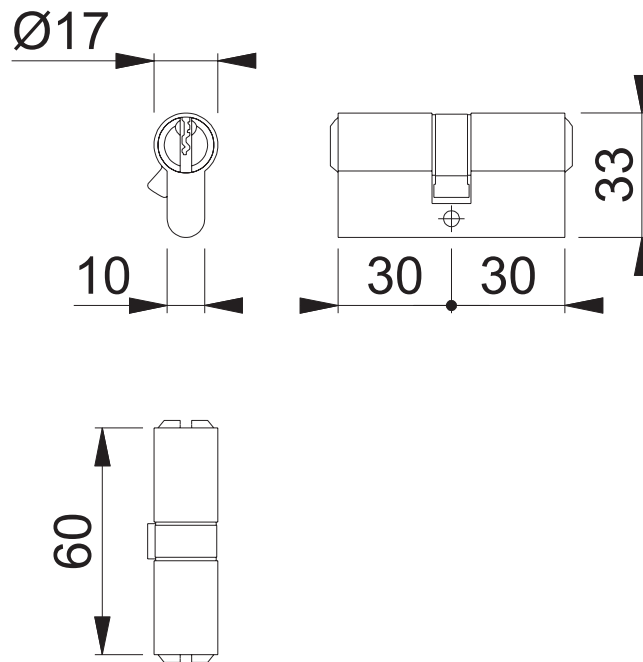

AR-MK-3130-AA (30/30mm Double Euro Profile Cylinder)

These documents are property of HOPPE (UK), Wolverhampton and are protected by both copyright and fair trade law. Any reproduction, reprint, copying, passing on to third parties and whichever use of these documents or parts thereof is prohibited, except with prior written consent of HOPPE.

Scale
1:2

Name
N.A.Taylor

Date
03.11.16

Drawing No:

c1212074g001 L400

ARRONE[®]
The Complete Range