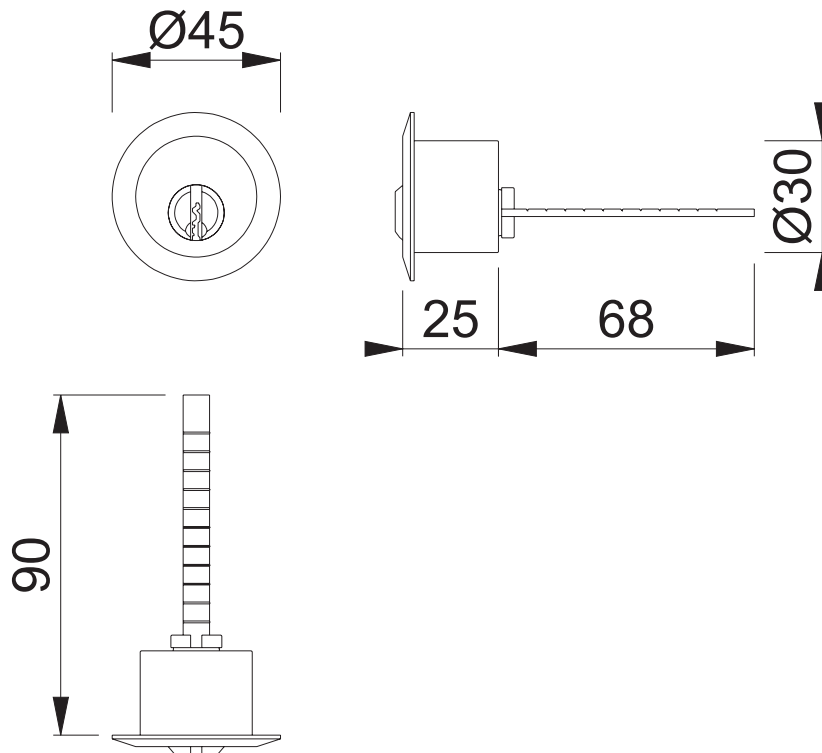

AR-MK-3540 (Rim Cylinder)

These documents are property of HOPPE (UK), Wolverhampton and are protected by both copyright and fair trade law. Any reproduction, reprint, copying, passing on to third parties and whichever use of these documents or parts thereof is prohibited, except with prior written consent of HOPPE.

Scale
1:2

Name
N.A.Taylor

Date
14.11.16

Drawing No:

c1212008g002 L400

ARRONE[®]
The Complete Range