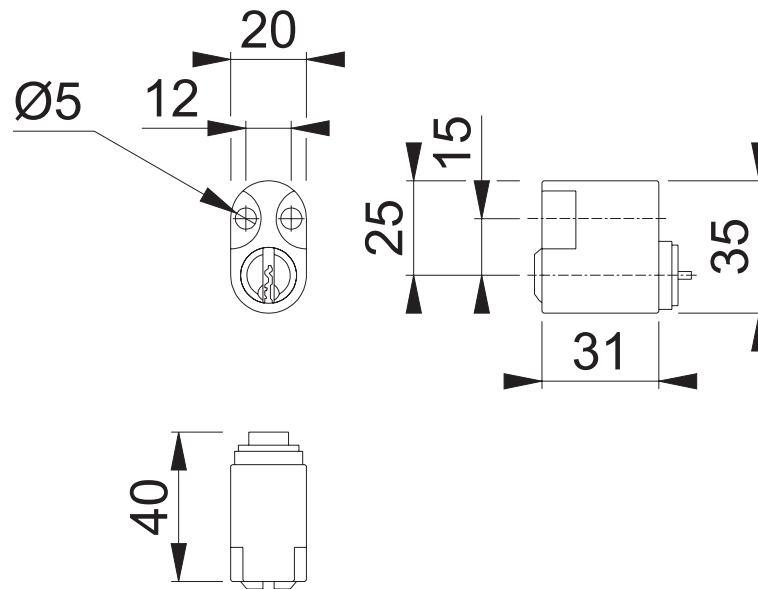

AR-MK-3760-IT (Internal Scandinavian Cylinder)

These documents are property of HOPPE (UK), Wolverhampton and are protected by both copyright and fair trade law. Any reproduction, reprint, copying, passing on to third parties and whichever use of these documents or parts thereof is prohibited, except with prior written consent of HOPPE.

Scale 1:2	Name N.A.Taylor	Date 14.11.16	Drawing No: c1212010g002 L400	ARRONE The Complete Range
--------------	--------------------	------------------	----------------------------------	-------------------------------------