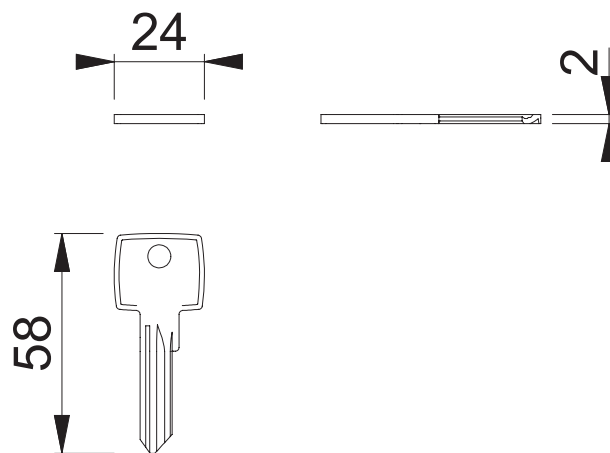

AR0000 (Key)

These documents are property of HOPPE (UK), Wolverhampton and are protected by both copyright and fair trade law. Any reproduction, reprint, copying, passing on to third parties and whichever use of these documents or parts thereof is prohibited, except with prior written consent of HOPPE.

Scale 1:2	Name J. Renhard	Date 13.03.15	Drawing No: c1212029e001	ARRONE The Complete Range