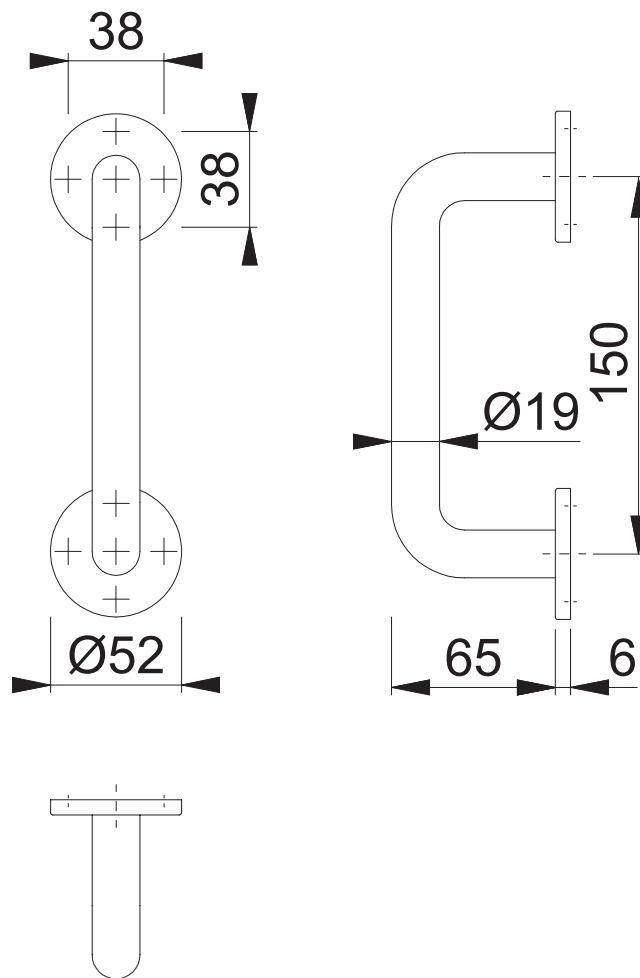

AR2023/150C/BF (150mm Concealed Fix Pull Handle)

These documents are property of HOPPE (UK), Wolverhampton and are protected by both copyright and fair trade law. Any reproduction, reprint, copying, passing on to third parties and whichever use of these documents or parts thereof is prohibited, except with prior written consent of HOPPE.

Scale 1:3	Name J. Renhard	Date 11.02.15	Drawing No: QU=c1382021g000	ARRONE The Complete Range
--------------	--------------------	------------------	--------------------------------	-------------------------------------