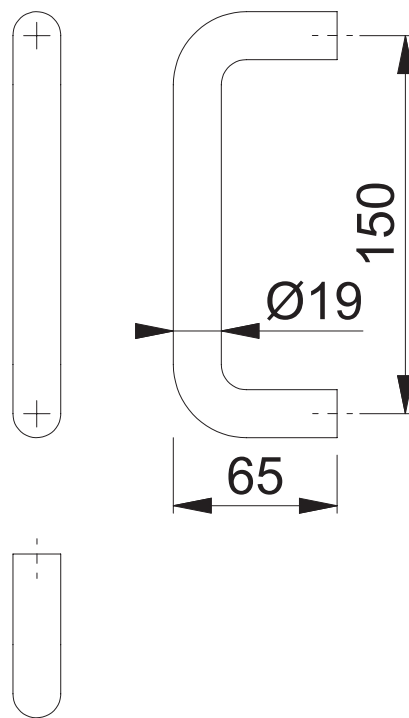

# AR203/150BF (150mm Bolt Through Fix Pull Handle)

These documents are property of HOPPE (UK), Wolverhampton and are protected by both copyright and fair trade law. Any reproduction, reprint, copying, passing on to third parties and whichever use of these documents or parts thereof is prohibited, except with prior written consent of HOPPE.

Scale  
1:3

Name  
J. Renhard

Date  
11.02.15

Drawing No:

c1382065e000

**ARRONE**  
The Complete Range