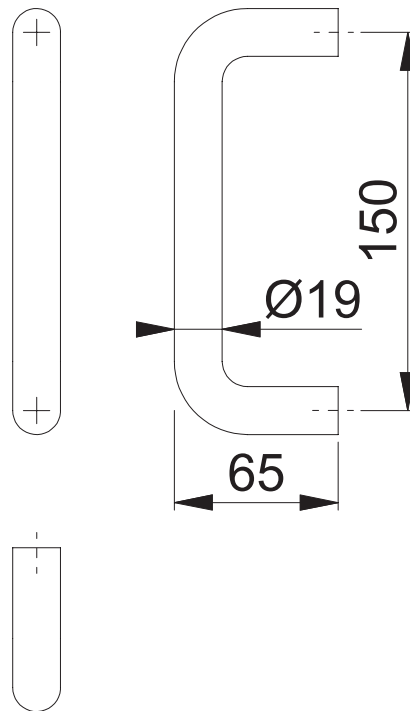

AR204/150BB (150mm Back-to-Back Fix Pull Handle)

These documents are property of HOPPE (UK), Wolverhampton and are protected by both copyright and fair trade law. Any reproduction, reprint, copying, passing on to third parties and whichever use of these documents or parts thereof is prohibited, except with prior written consent of HOPPE.

| | | | | |
|--------------|--------------------|------------------|-----------------------------|-------------------------------------|
| Scale 1:3 | Name J. Renhard | Date 12.02.15 | Drawing No: c1382070e000 | ARRONE The Complete Range |
|--------------|--------------------|------------------|-----------------------------|-------------------------------------|