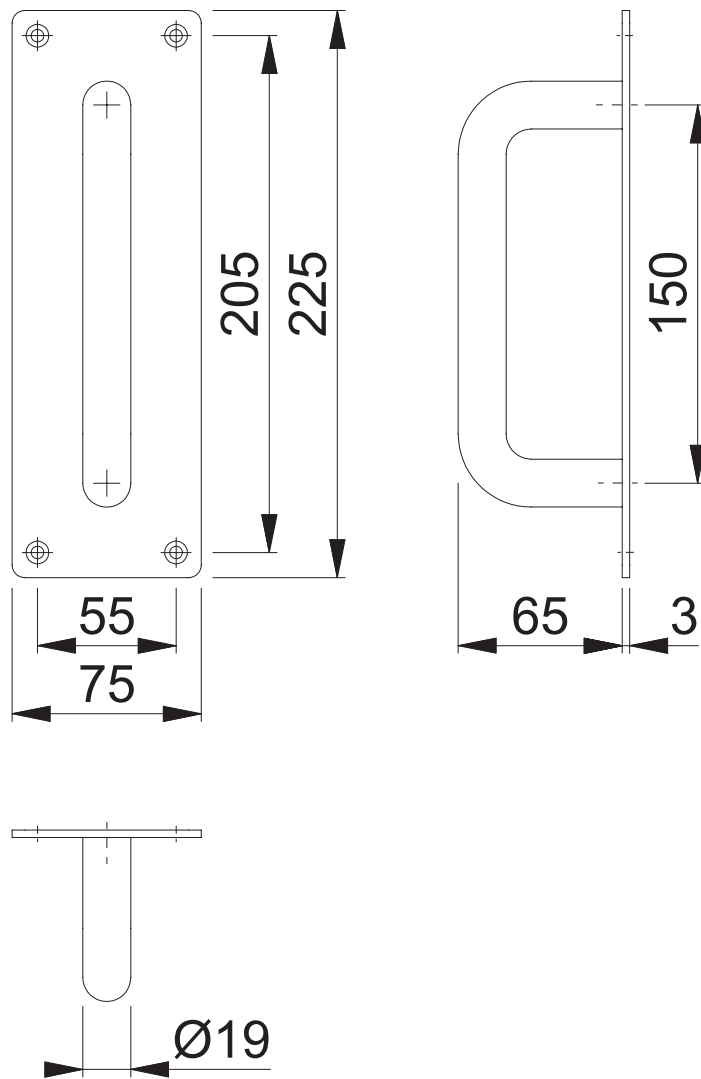

AR205/150FF-P (150mm Face Fix Pull Handle on Plate)

These documents are property of HOPPE (UK), Wolverhampton and are protected by both copyright and fair trade law. Any reproduction, reprint, copying, passing on to third parties and whichever use of these documents or parts thereof is prohibited, except with prior written consent of HOPPE.

Scale
1:3

Name
J. Renhard

Date
12.02.15

Drawing No:

c1382125g001

ARRONE
The Complete Range