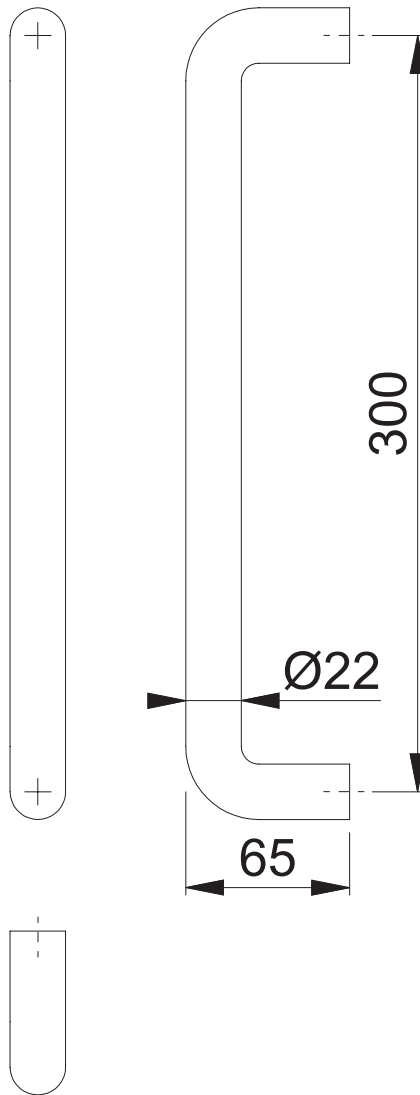

AR223-300BF (Bolt Through Fix Pull Handle)

These documents are property of HOPPE (UK), Wolverhampton and are protected by both copyright and fair trade law. Any reproduction, reprint, copying, passing on to third parties and whichever use of these documents or parts thereof is prohibited, except with prior written consent of HOPPE.

Scale
1:3

Name
J. Renhard

Date
20.02.15

Drawing No:

c1382079e001

ARRONE
The Complete Range