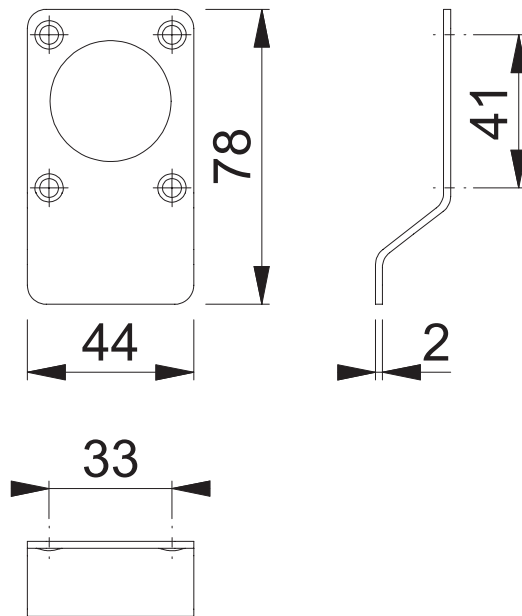

AR306S (Rim Cylinder Pull)

These documents are property of HOPPE (UK), Wolverhampton and are protected by both copyright and fair trade law. Any reproduction, reprint, copying, passing on to third parties and whichever use of these documents or parts thereof is prohibited, except with prior written consent of HOPPE.

Scale
1:2

Name
J. Renhard

Date
01.04.15

Drawing No:

c1112006e001

ARRONE
The Complete Range