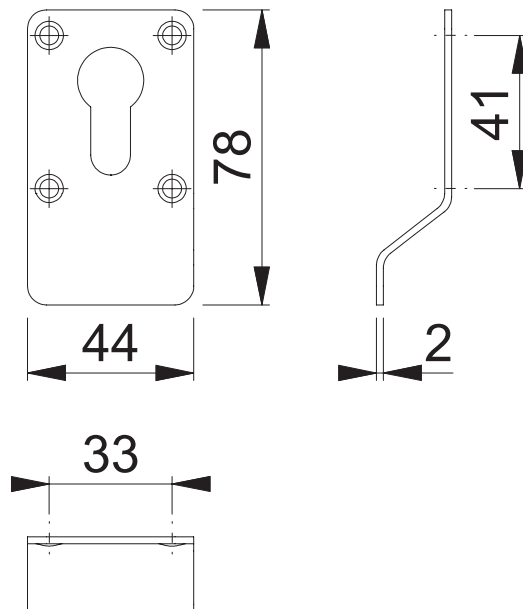

AR306YP (Euro Profile Cylinder Pull)

These documents are property of HOPPE (UK), Wolverhampton and are protected by both copyright and fair trade law. Any reproduction, reprint, copying, passing on to third parties and whichever use of these documents or parts thereof is prohibited, except with prior written consent of HOPPE.

Scale
1:2

Name
J. Renhard

Date
01.04.15

Drawing No:

c1112007e001

ARRONE
The Complete Range