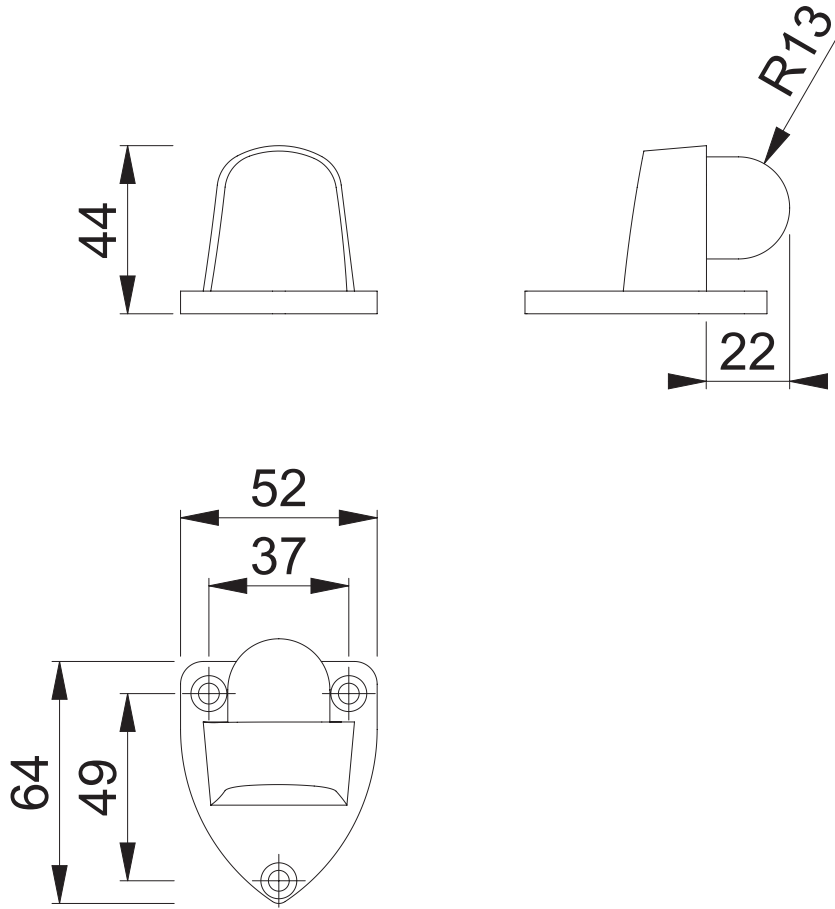

AR334J (Heavy Duty Pattern Door Stop)

Worked on / Date (Advertisement)

SSC2/28.02.19

Copyright © HOPPE AG

These documents are property of HOPPE (UK) LTD, Wolverhampton and are protected by both copyright and fair trade law. Any reproduction, reprint, copying, passing on to third parties and whichever use of these documents or parts thereof is prohibited, except with prior written consent of HOPPE.

Scale 1:2	Name D.Savage	Date 12.02.19	Drawing No. / Source c6062059e002 L400
--------------	------------------	------------------	---

Article-Titleblock CAD-database
AR334J

ARRONE[®]
The complete range.