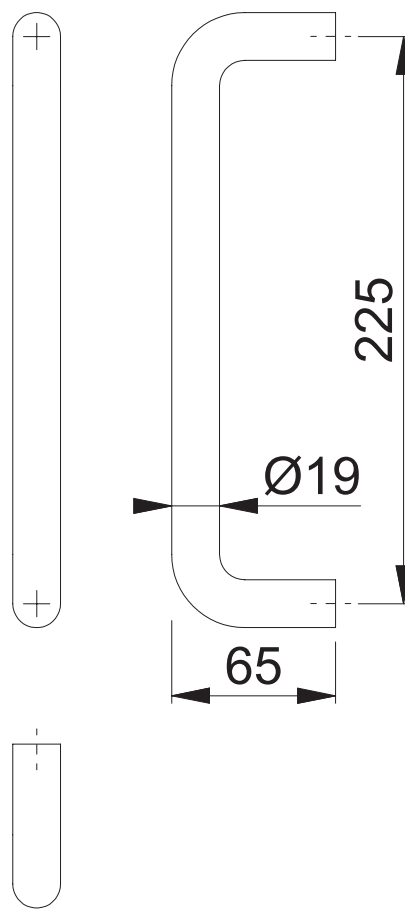

# AR403/225BF (225mm Bolt Through Fix Pull Handle)

These documents are property of HOPPE (UK), Wolverhampton and are protected by both copyright and fair trade law. Any reproduction, reprint, copying, passing on to third parties and whichever use of these documents or parts thereof is prohibited, except with prior written consent of HOPPE.

Scale 1:3	Name J. Renhard	Date 17.02.15	Drawing No: c1382100e001	<b>ARRONE</b> The Complete Range
--------------	--------------------	------------------	-----------------------------	-------------------------------------