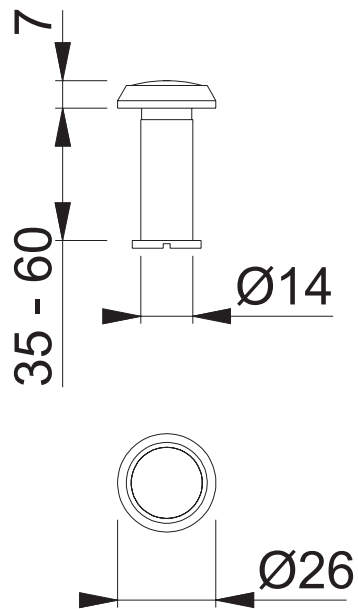

AR539 (Door Viewer)

These documents are property of HOPPE (UK), Wolverhampton and are protected by both copyright and fair trade law. Any reproduction, reprint, copying, passing on to third parties and whichever use of these documents or parts thereof is prohibited, except with prior written consent of HOPPE.

Scale
1:2

Name
N.A.Taylor

Date
25.11.15

Drawing No:

c0142009z000

ARRONE
The Complete Range