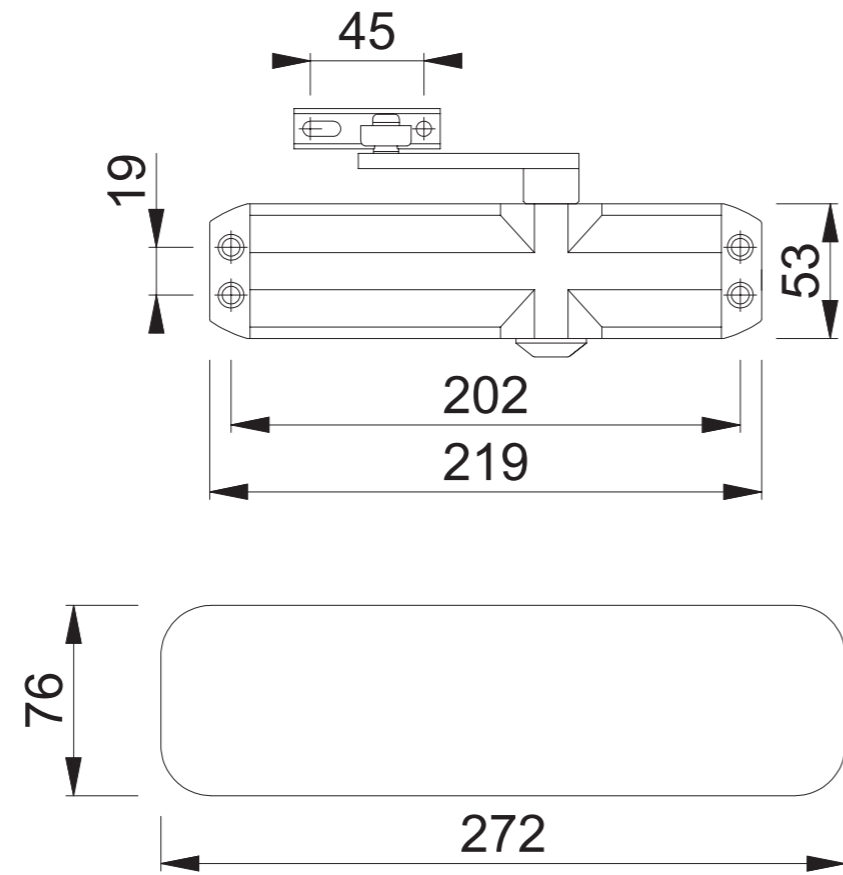

AR6900-D (DOOR CLOSER POWER SIZE 2-4)

These documents are property of HOPPE (UK) LTD, Standeford, Wolverhampton and are protected by both copyright and fair trade law. Any reproduction, reprint, copying, passing on to third parties and whichever use of these documents or parts thereof is prohibited, except with prior written consent of HOPPE.

Scale 1:3	Drawn by N.A.Taylor	Date 18.02.2015	Drawing No. c0632009z000	ARRONE The Complete Range
--------------	------------------------	--------------------	-----------------------------	-------------------------------------