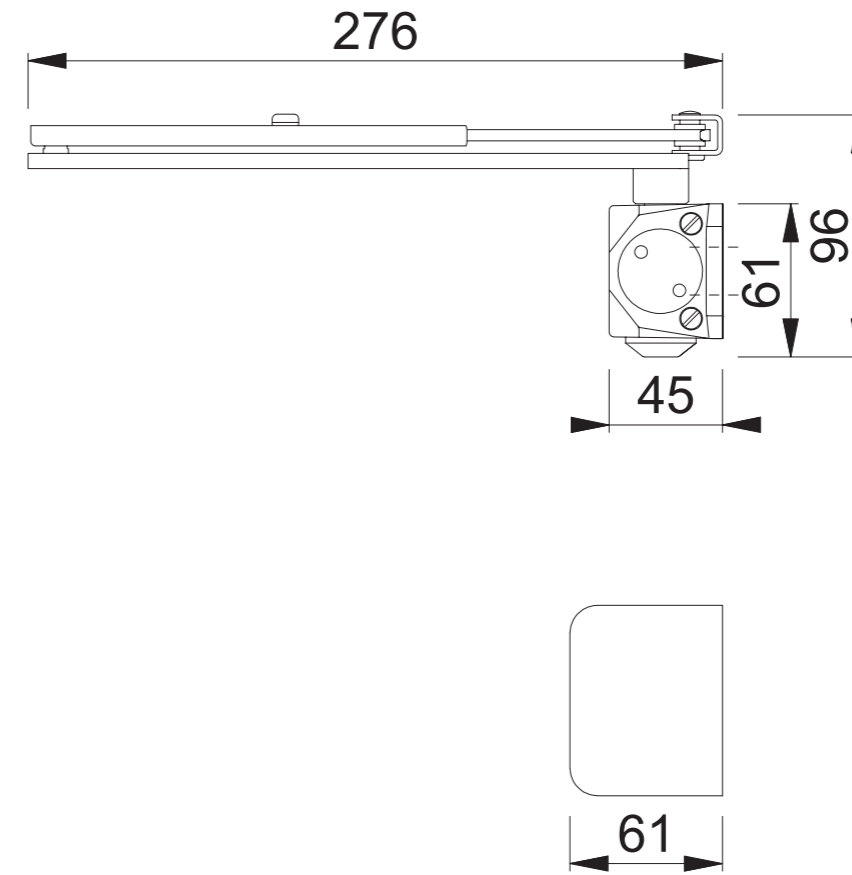

AR6900-D (DOOR CLOSER POWER SIZE 2-4)

These documents are property of HOPPE (UK) LTD, Standeford, Wolverhampton and are protected by both copyright and fair trade law. Any reproduction, reprint, copying, passing on to third parties and whichever use of these documents or parts thereof is prohibited, except with prior written consent of HOPPE.

Scale 1:3	Drawn by N.A.Taylor	Date 18.02.2015	Drawing No. c0632009z000	ARRONE The Complete Range
--------------	------------------------	--------------------	-----------------------------	-------------------------------------