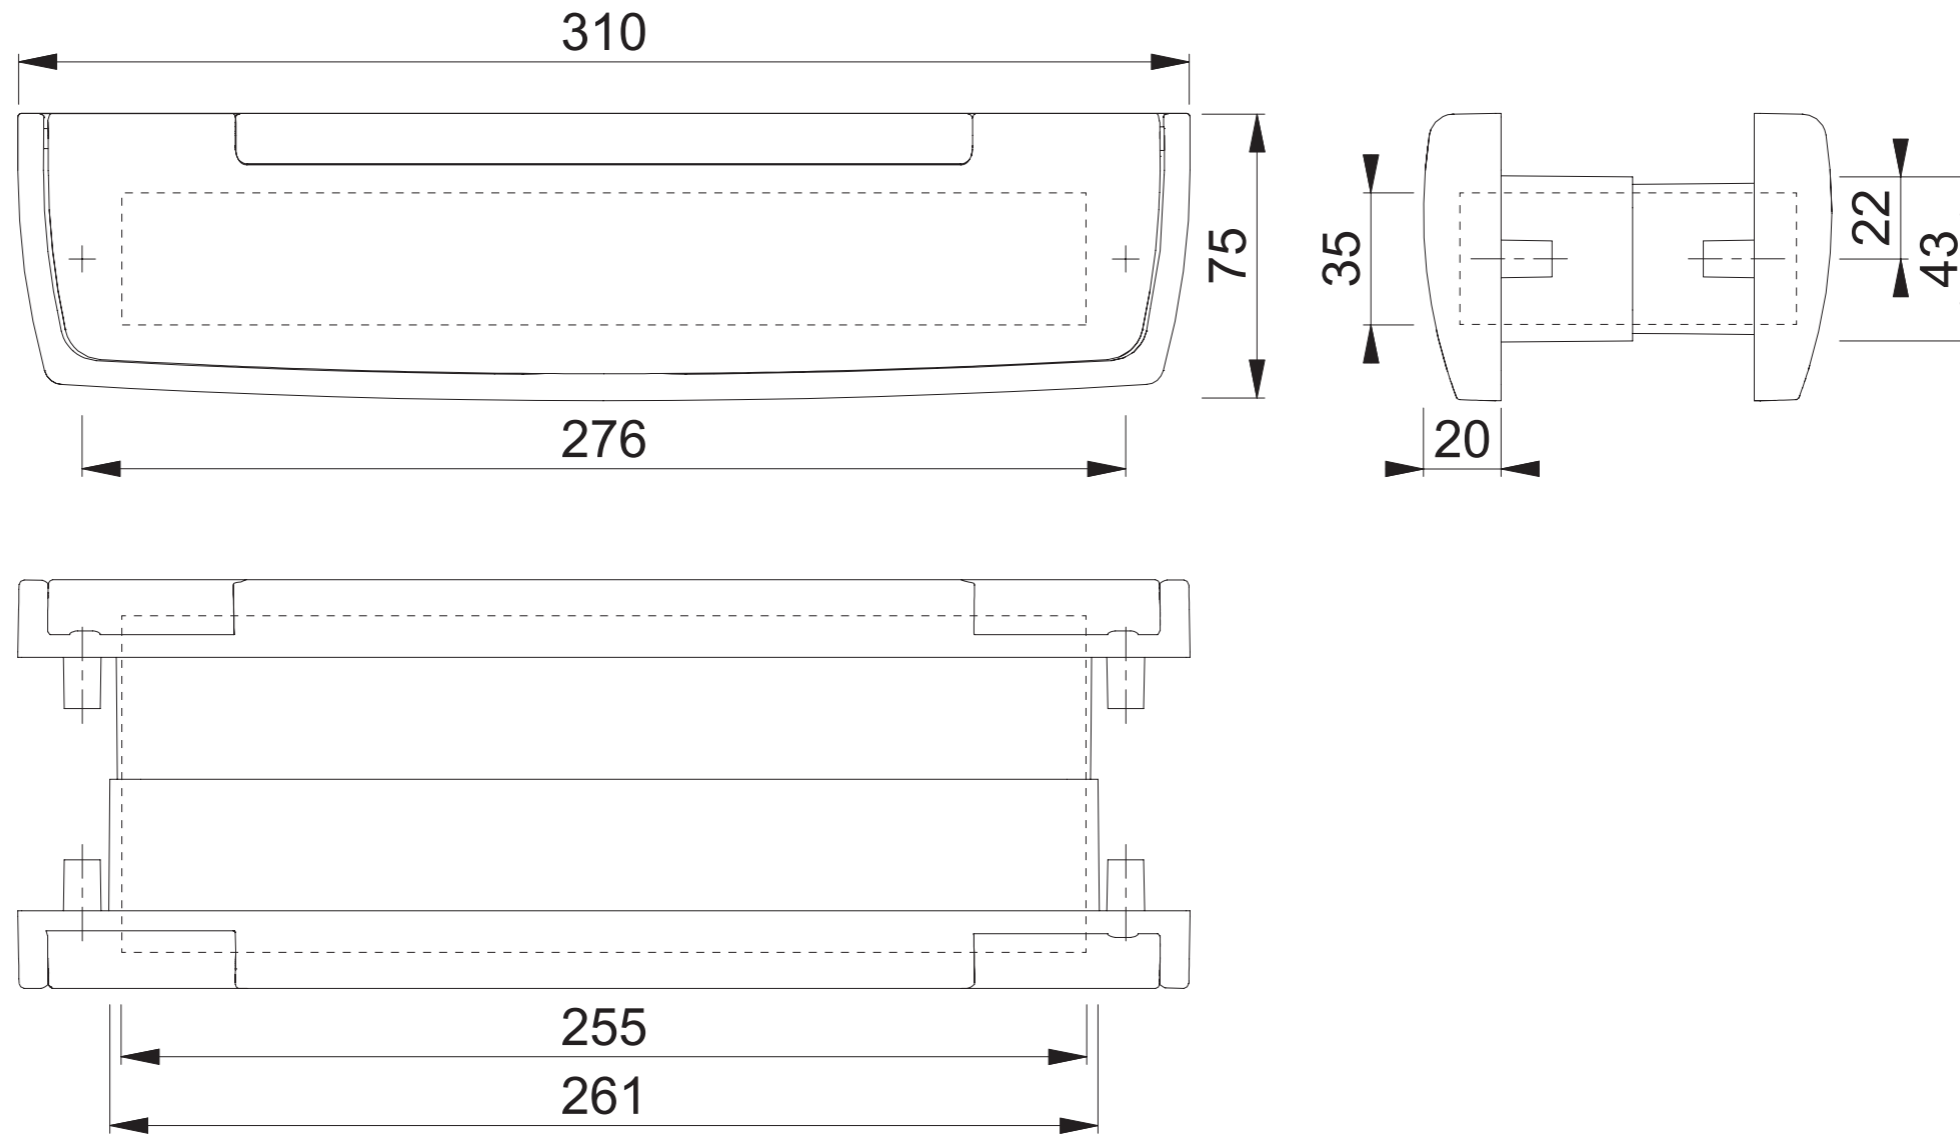

AR708A (Letter Plate)

These documents are property of HOPPE (UK) LTD, Standeford, Wolverhampton and are protected by both copyright and fair trade law. Any reproduction, reprint, copying, passing on to third parties and whichever use of these documents or parts thereof is prohibited, except with prior written consent of HOPPE.

Scale 1:2	Drawn by J.Renhard	Date 09.04.15	Drawing No. c0092004z000	ARRONE The Complete Range
--------------	-----------------------	------------------	-----------------------------	-------------------------------------