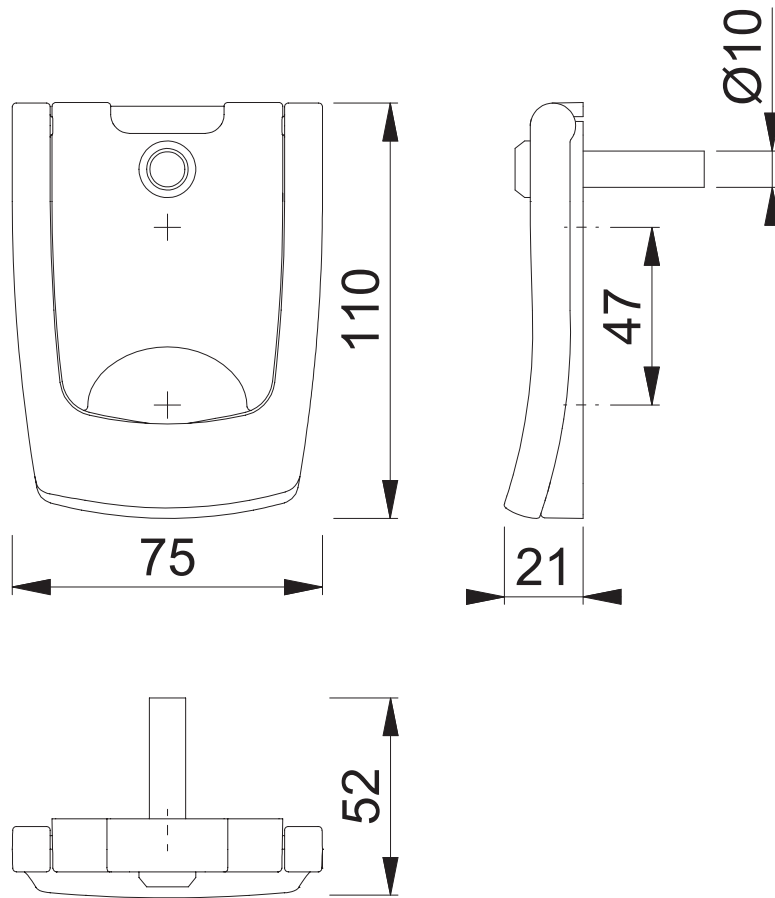

AR725 (Designer Knocker - With Viewer)

These documents are property of HOPPE (UK), Wolverhampton and are protected by both copyright and fair trade law. Any reproduction, reprint, copying, passing on to third parties and whichever use of these documents or parts thereof is prohibited, except with prior written consent of HOPPE.

Scale 1:2	Name J. Renhard	Date 10.04.15	Drawing No: c0142006z000	ARRONE The Complete Range