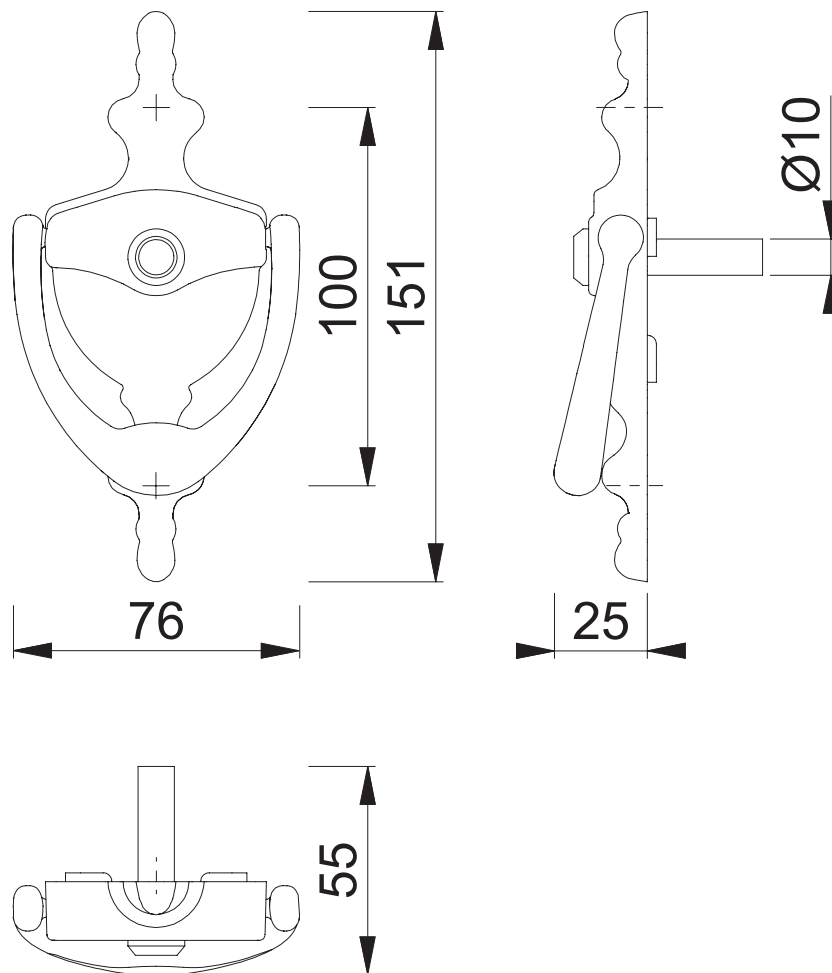

AR727 (Traditional Knocker - With Viewer)

These documents are property of HOPPE (UK), Wolverhampton and are protected by both copyright and fair trade law. Any reproduction, reprint, copying, passing on to third parties and whichever use of these documents or parts thereof is prohibited, except with prior written consent of HOPPE.

Scale 1:2	Name J. Renhard	Date 10.04.15	Drawing No: c0142008z000	ARRONE The Complete Range
--------------	--------------------	------------------	-----------------------------	-------------------------------------