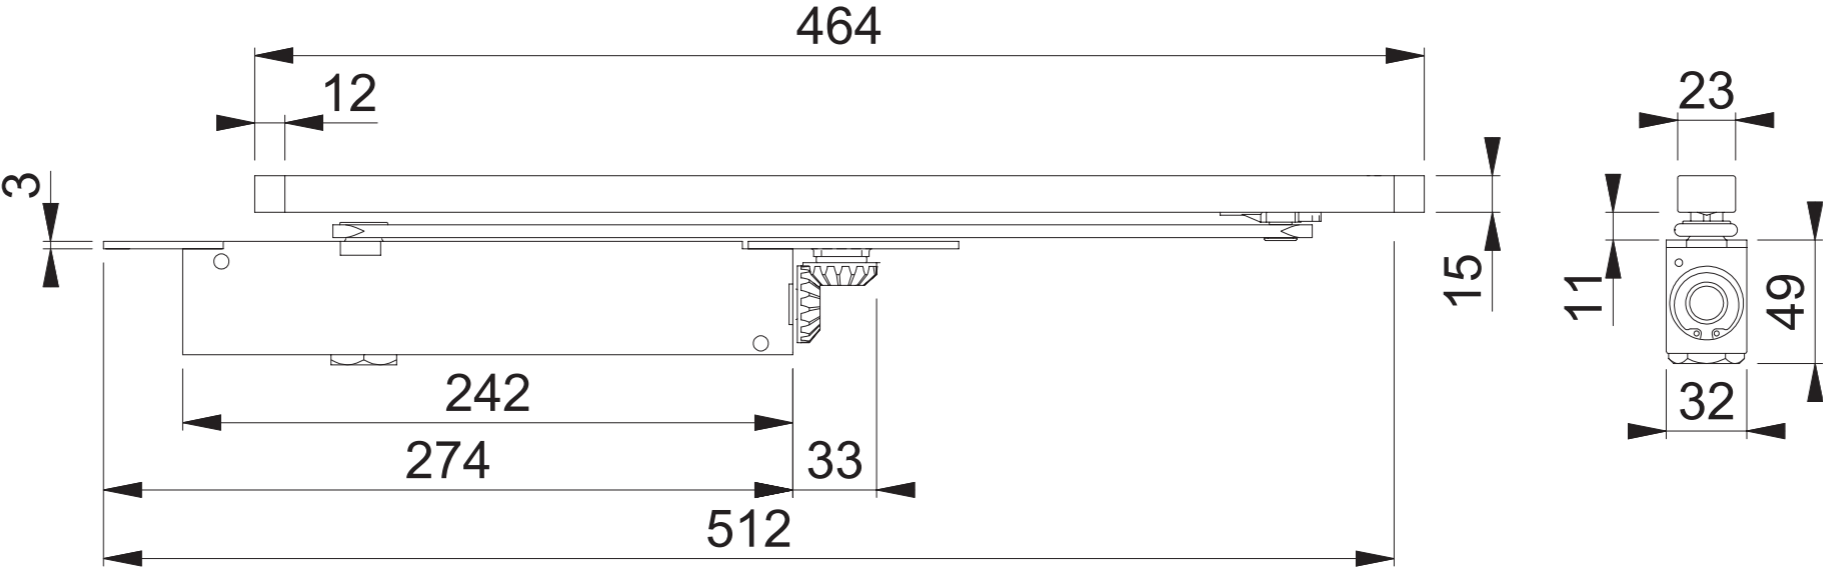

AR7383 (DOOR CLOSER POWER SIZE 2-4)

These documents are property of HOPPE (UK) LTD, Standeford, Wolverhampton and are protected by both copyright and fair trade law. Any reproduction, reprint, copying, passing on to third parties and whichever use of these documents or parts thereof is prohibited, except with prior written consent of HOPPE.

Scale 1:3	Drawn by N.A.Taylor	Date 12.03.2015	Drawing No. c0632018z000	ARRONE The Complete Range
--------------	------------------------	--------------------	-----------------------------	-------------------------------------