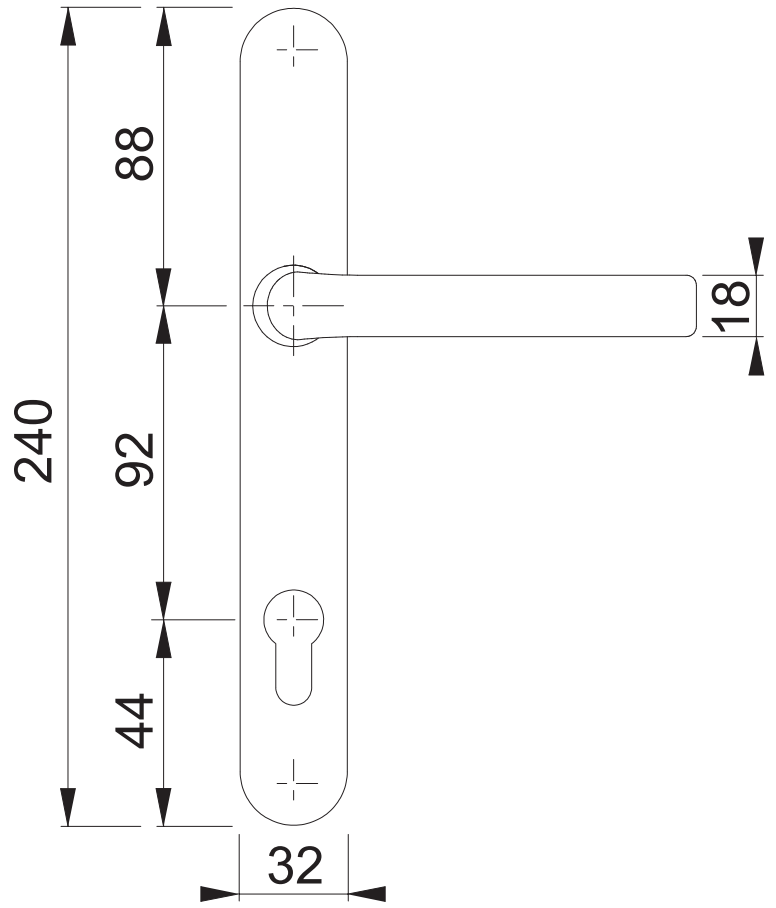

Copyright © HOPPE AG

These documents are property of HOPPE (UK) LTD, Wolverhampton and are protected by both copyright and fair trade law. Any reproduction, reprint, copying, passing on to third parties and whichever use of these documents or parts thereof is prohibited, except with prior written consent of HOPPE.

Scale NTS	Name J.PURI	Date 25.10.21	Drawing No. / Source c6062169e002L400

Article-Titleblock CAD-database
AR7550-RH

ARRONE®
The complete range.