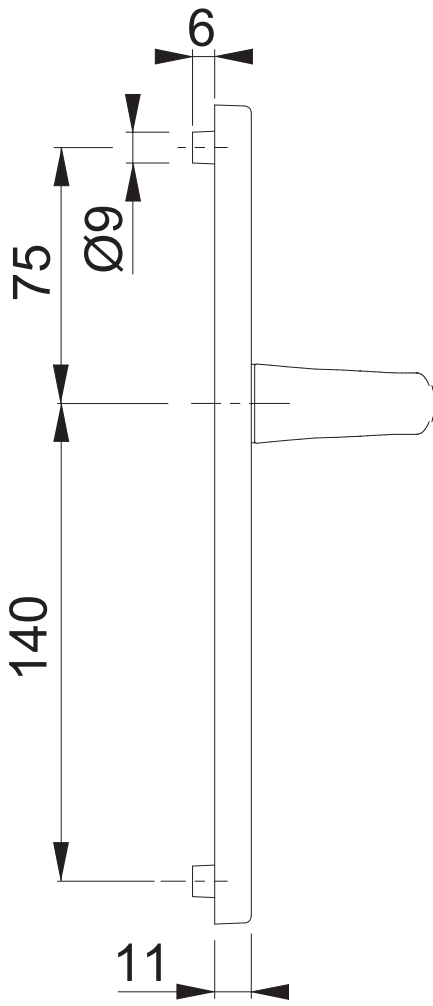

Copyright © HOPPE AG

These documents are property of HOPPE (UK) LTD, Wolverhampton and are protected by both copyright and fair trade law. Any reproduction, reprint, copying, passing on to third parties and whichever use of these documents or parts thereof is prohibited, except with prior written consent of HOPPE.

Scale NTS	Name J.PURI	Date 25.10.21	Drawing No. / Source c6062169e002L400

Article-Titleblock CAD-database
AR7550-RH

ARRONE®
The complete range.