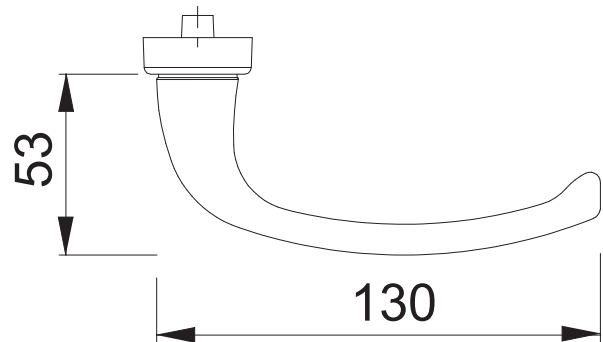

Copyright © HOPPE AG

These documents are property of HOPPE (UK) LTD, Wolverhampton and are protected by both copyright and fair trade law. Any reproduction, reprint, copying, passing on to third parties and whichever use of these documents or parts thereof is prohibited, except with prior written consent of HOPPE.

Scale NTS	Name J.PURI	Date 25.10.21	Drawing No. / Source c6062169e002L400

Article-Titleblock CAD-database
AR7550-RH

ARRONE®
The complete range.