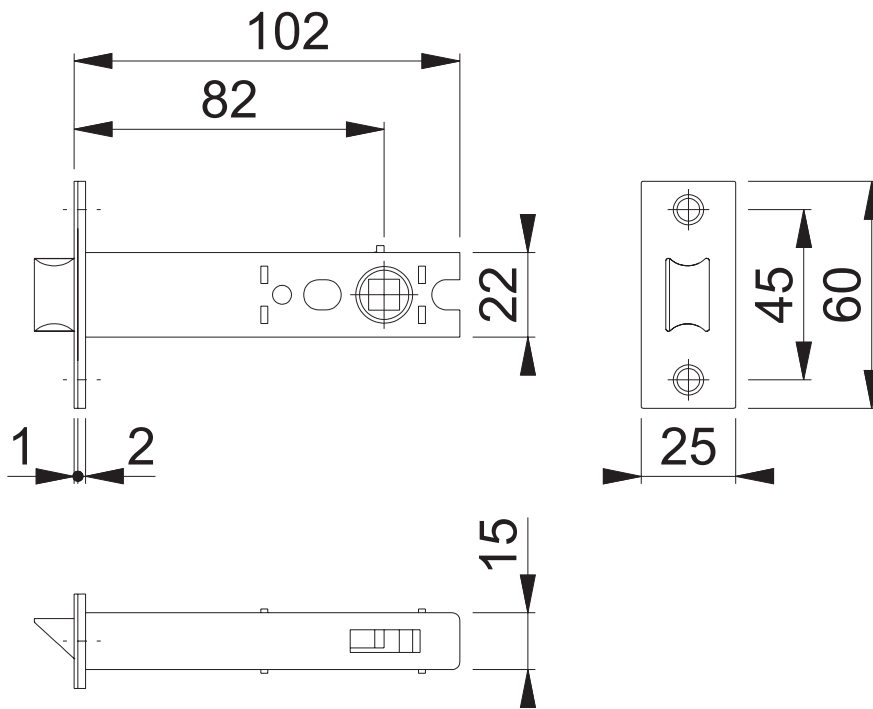

AR8019-100 (100mm Tubular Latch - Heavy Duty)

These documents are property of HOPPE (UK), Wolverhampton and are protected by both copyright and fair trade law. Any reproduction, reprint, copying, passing on to third parties and whichever use of these documents or parts thereof is prohibited, except with prior written consent of HOPPE.

Scale
1:2

Name
J. Renhard

Date
08.05.15

Drawing No:
c0802075z000

ARRONE
The Complete Range