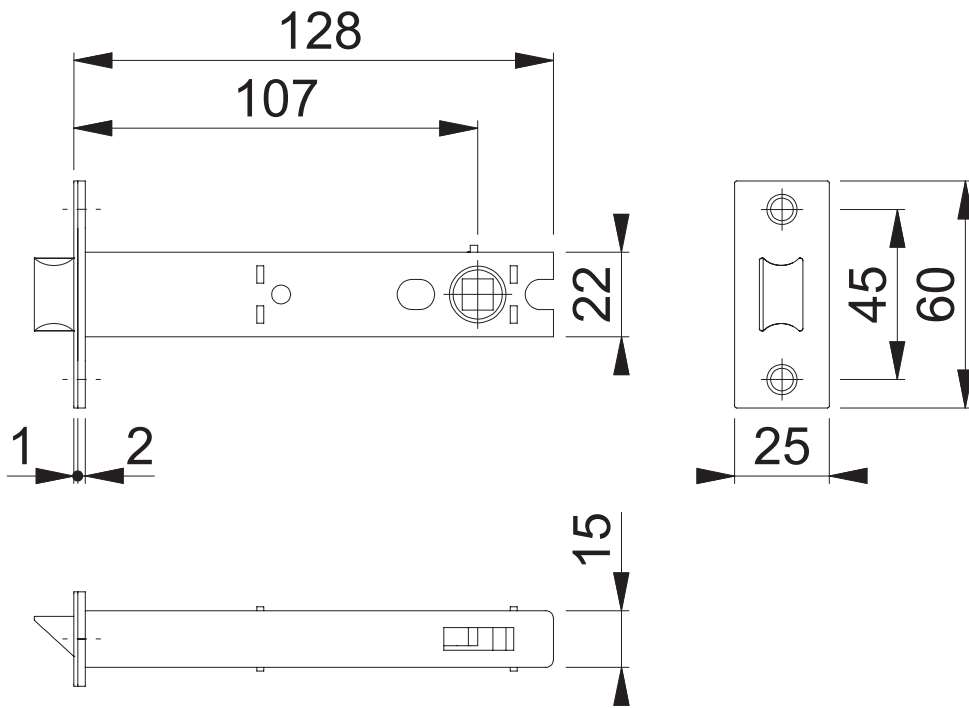

# AR8019-128 (128mm Tubular Latch - Heavy Duty)

These documents are property of HOPPE (UK), Wolverhampton and are protected by both copyright and fair trade law. Any reproduction, reprint, copying, passing on to third parties and whichever use of these documents or parts thereof is prohibited, except with prior written consent of HOPPE.

Scale 1:2	Name J. Renhard	Date 08.05.15	Drawing No: c0802076z000	<b>ARRONE</b> The Complete Range
--------------	--------------------	------------------	-----------------------------	-------------------------------------