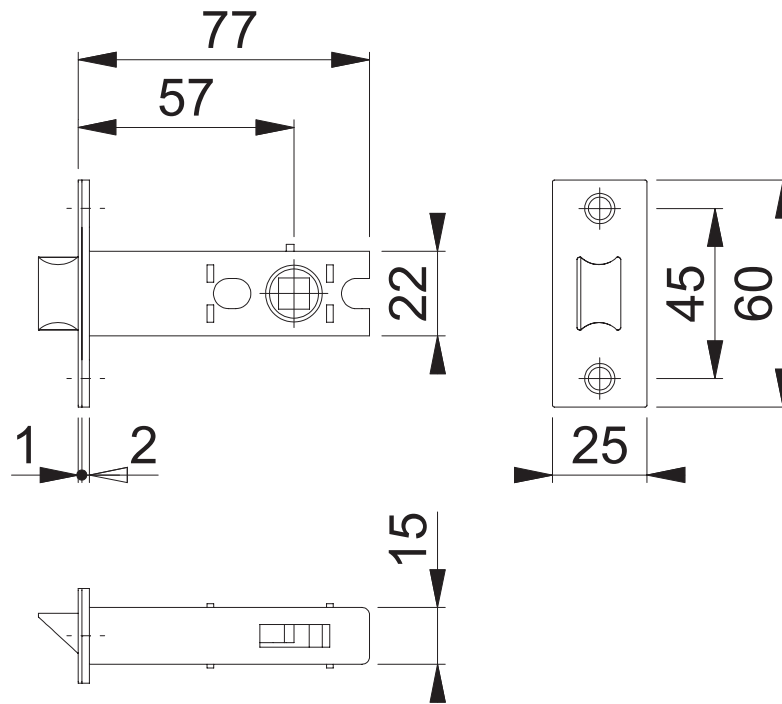

AR8019-76 (76mm Tubular Latch - Heavy Duty)

These documents are property of HOPPE (UK), Wolverhampton and are protected by both copyright and fair trade law. Any reproduction, reprint, copying, passing on to third parties and whichever use of these documents or parts thereof is prohibited, except with prior written consent of HOPPE.

Scale 1:2	Name J. Renhard	Date 04.03.15	Drawing No: c0802078z000	ARRONE The Complete Range
--------------	--------------------	------------------	-----------------------------	-------------------------------------