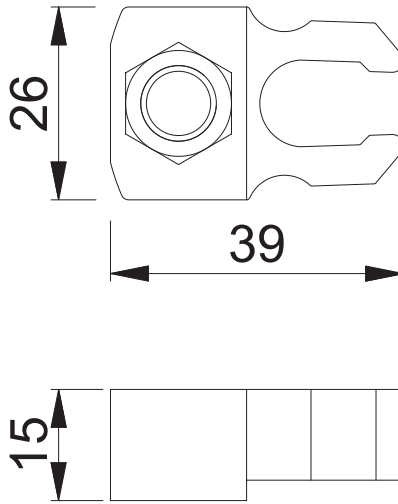

Copyright © HOPPE AG

These documents are property of HOPPE (UK) LTD, Wolverhampton and are protected by both copyright and fair trade law. Any reproduction, reprint, copying, passing on to third parties and whichever use of these documents or parts thereof is prohibited, except with prior written consent of HOPPE.

Scale	Name	Date	Drawing No. / Source
1:2	D.Savage	14.03.18	c6062103e001 L400

Article-Titleblock CAD-database
AR-ODC-HOA

ARRONE®
The **complete** range.