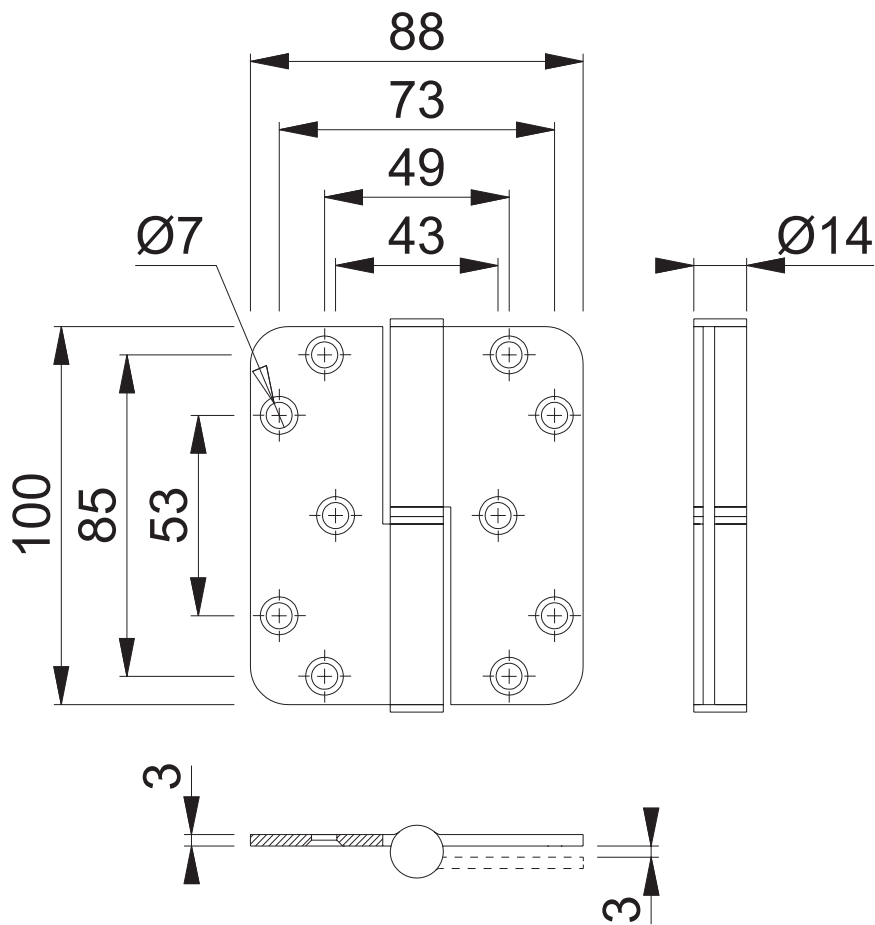

# AR8782-LH (Lift Off Hinge Left Hand- Radiused)

These documents are property of HOPPE (UK), Wolverhampton and are protected by both copyright and fair trade law. Any reproduction, reprint, copying, passing on to third parties and whichever use of these documents or parts thereof is prohibited, except with prior written consent of HOPPE.

|              |                    |                  |                                  |                                     |
|--------------|--------------------|------------------|----------------------------------|-------------------------------------|
| Scale<br>1:2 | Name<br>N.A.Taylor | Date<br>11.10.16 | Drawing No:<br>c0632038z000 L400 | <b>ARRONE</b><br>The Complete Range |
|--------------|--------------------|------------------|----------------------------------|-------------------------------------|