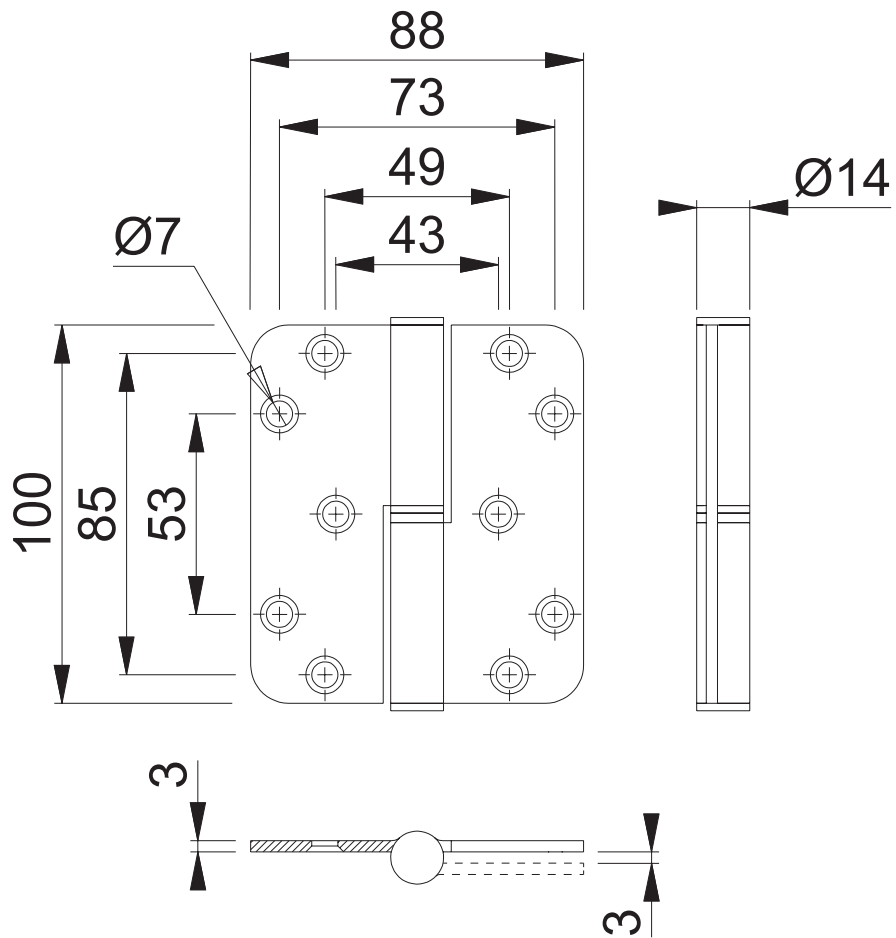

AR8782-RH (Lift Off Hinge Right Hand - Radiused)

These documents are property of HOPPE (UK), Wolverhampton and are protected by both copyright and fair trade law. Any reproduction, reprint, copying, passing on to third parties and whichever use of these documents or parts thereof is prohibited, except with prior written consent of HOPPE.

Scale 1:2	Name N.A.Taylor	Date 11.10.16	Drawing No: c0632039z000 L400	ARRONE The Complete Range
--------------	--------------------	------------------	----------------------------------	-------------------------------------