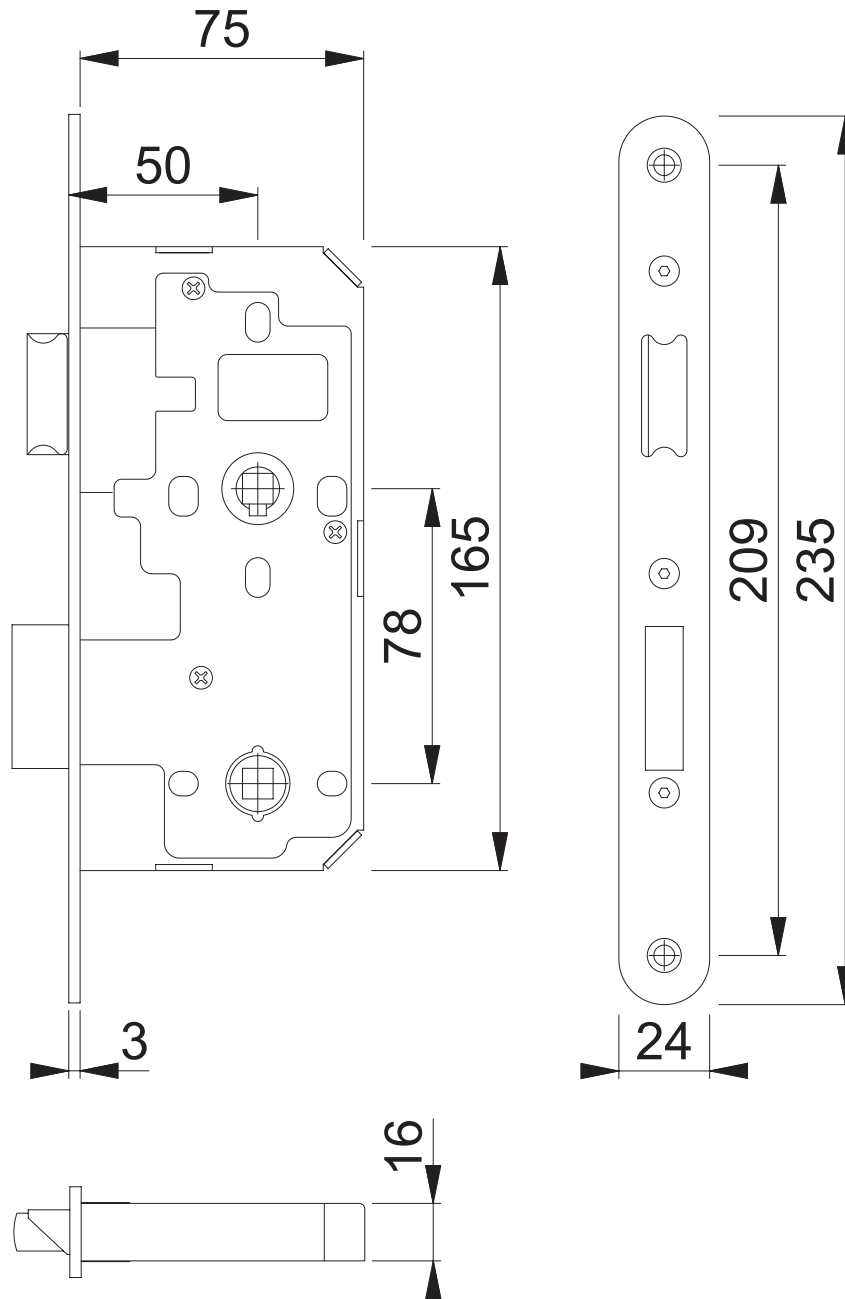

AR913-R-50 78 mm Mortice Bathroom Sashlock case

Worked on / Date (Advertisement)

These documents are property of HOPPE (UK) LTD, Wolverhampton and are protected by both copyright and fair trade law. Any reproduction, reprint, copying, passing on to third parties and whichever use of these documents or parts thereof is prohibited, except with prior written consent of HOPPE.

Copyright © HOPPE AG

Scale 1:2	Name D.Savage	Date 18.10.17	Drawing No. / Source c6062071z000 L400
Article-Titleblock CAD-database AR913-R-50			

ARRONE[®]
The complete range.