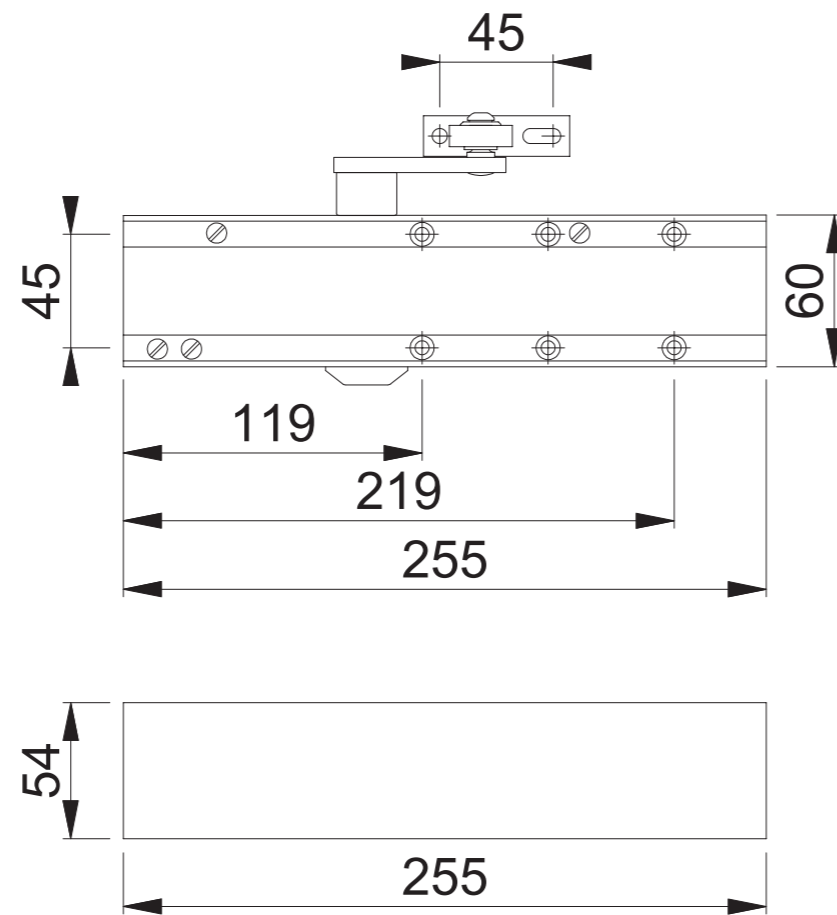

AR9200 (DOOR CLOSER POWER SIZE 2-6)

These documents are property of HOPPE (UK) LTD, Standerford, Wolverhampton and are protected by both copyright and fair trade law. Any reproduction, reprint, copying, passing on to third parties and whichever use of these documents or parts thereof is prohibited, except with prior written consent of HOPPE.

Scale 1:3	Drawn by N.A.Taylor	Date 12.03.2015	Drawing No. c0632020z000	ARRONE The Complete Range
--------------	------------------------	--------------------	-----------------------------	-------------------------------------