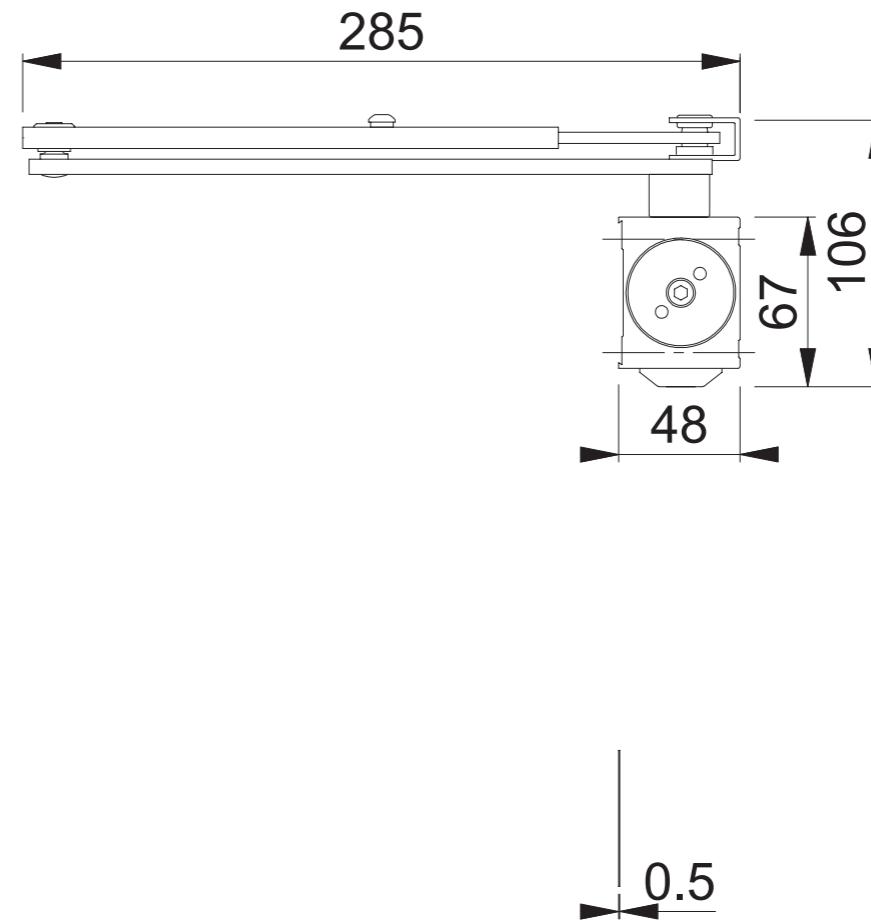

AR9200 (DOOR CLOSER POWER SIZE 2-6)

These documents are property of HOPPE (UK) LTD, Standerford, Wolverhampton and are protected by both copyright and fair trade law. Any reproduction, reprint, copying, passing on to third parties and whichever use of these documents or parts thereof is prohibited, except with prior written consent of HOPPE.

Scale 1:3	Drawn by N.A.Taylor	Date 12.03.2015	Drawing No. c0632020z000	ARRONE The Complete Range
--------------	------------------------	--------------------	-----------------------------	-------------------------------------