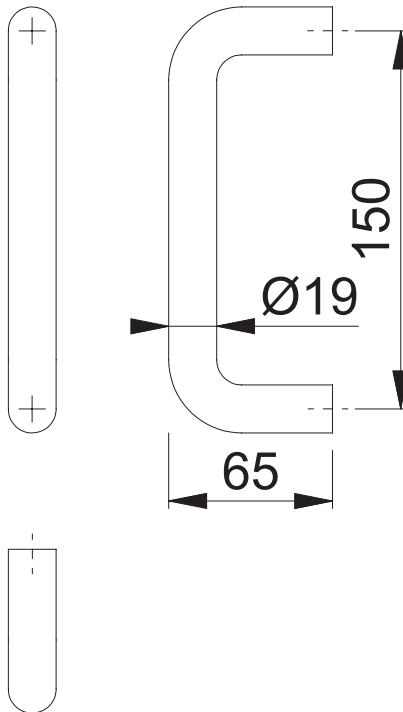

Copyright © HOPPE AG

Scale	Name	Date	Drawing No. / Source
1:3	J.PURI	19.07.21	c1382065e000

Article-Titleblock CAD-database	ARRONE® The complete range.
AR9216/150	