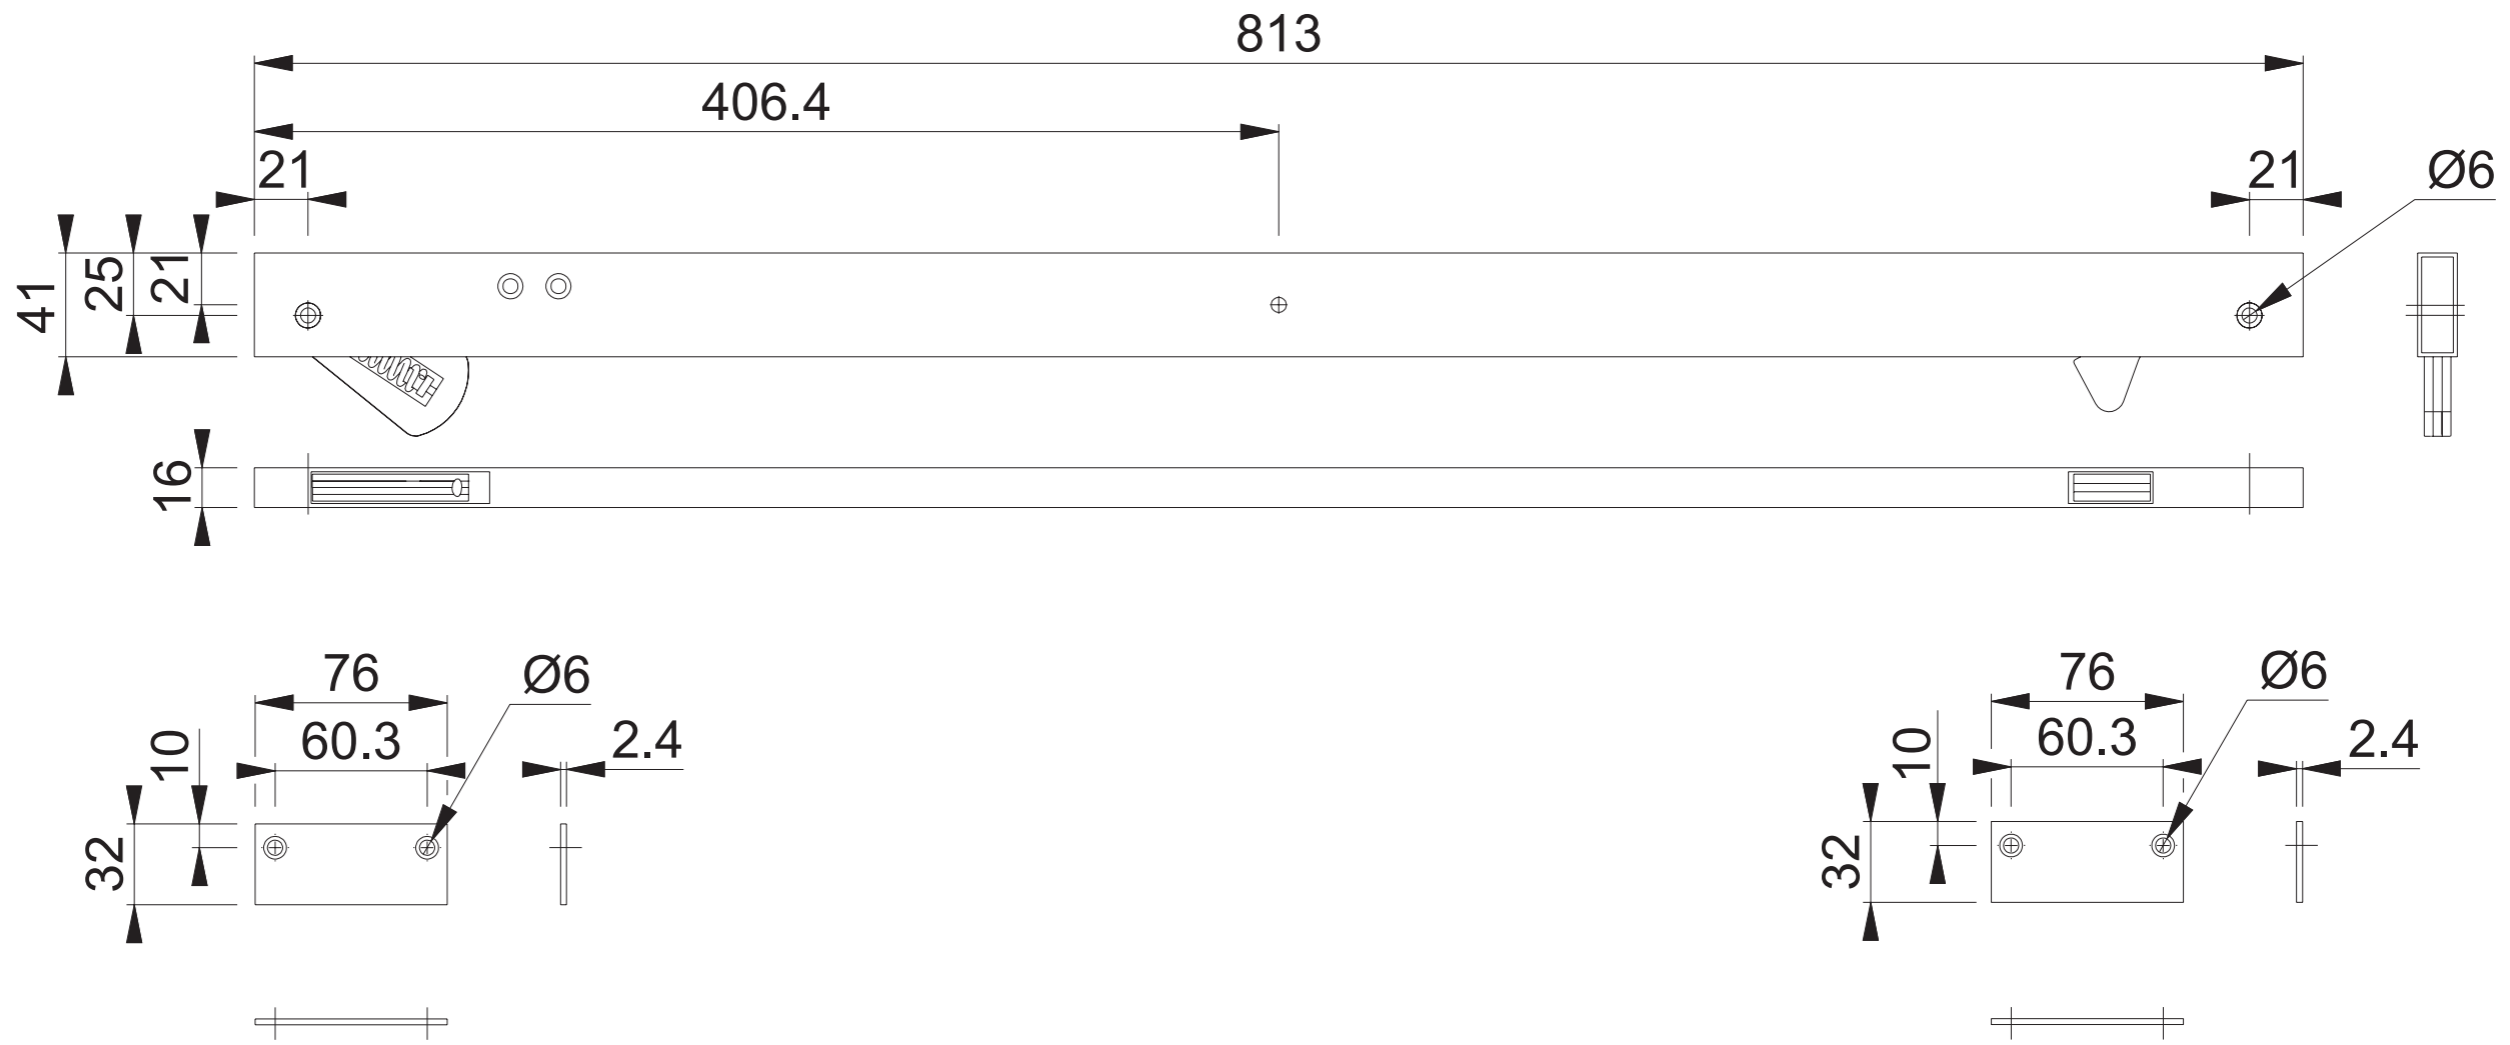

AR9226-32 (Concealed Door Coordinator 32")

These documents are property of HOPPE (UK) LTD, Standeford, Wolverhampton and are protected by both copyright and fair trade law. Any reproduction, reprint, copying, passing on to third parties and whichever use of these documents or parts thereof is prohibited, except with prior written consent of HOPPE.

Scale 1:3	Drawn by N.A.Taylor	Date 23.03.17	Drawing No. c6062005g001 L300	ARRONE The complete range.
--------------	------------------------	------------------	----------------------------------	--------------------------------------